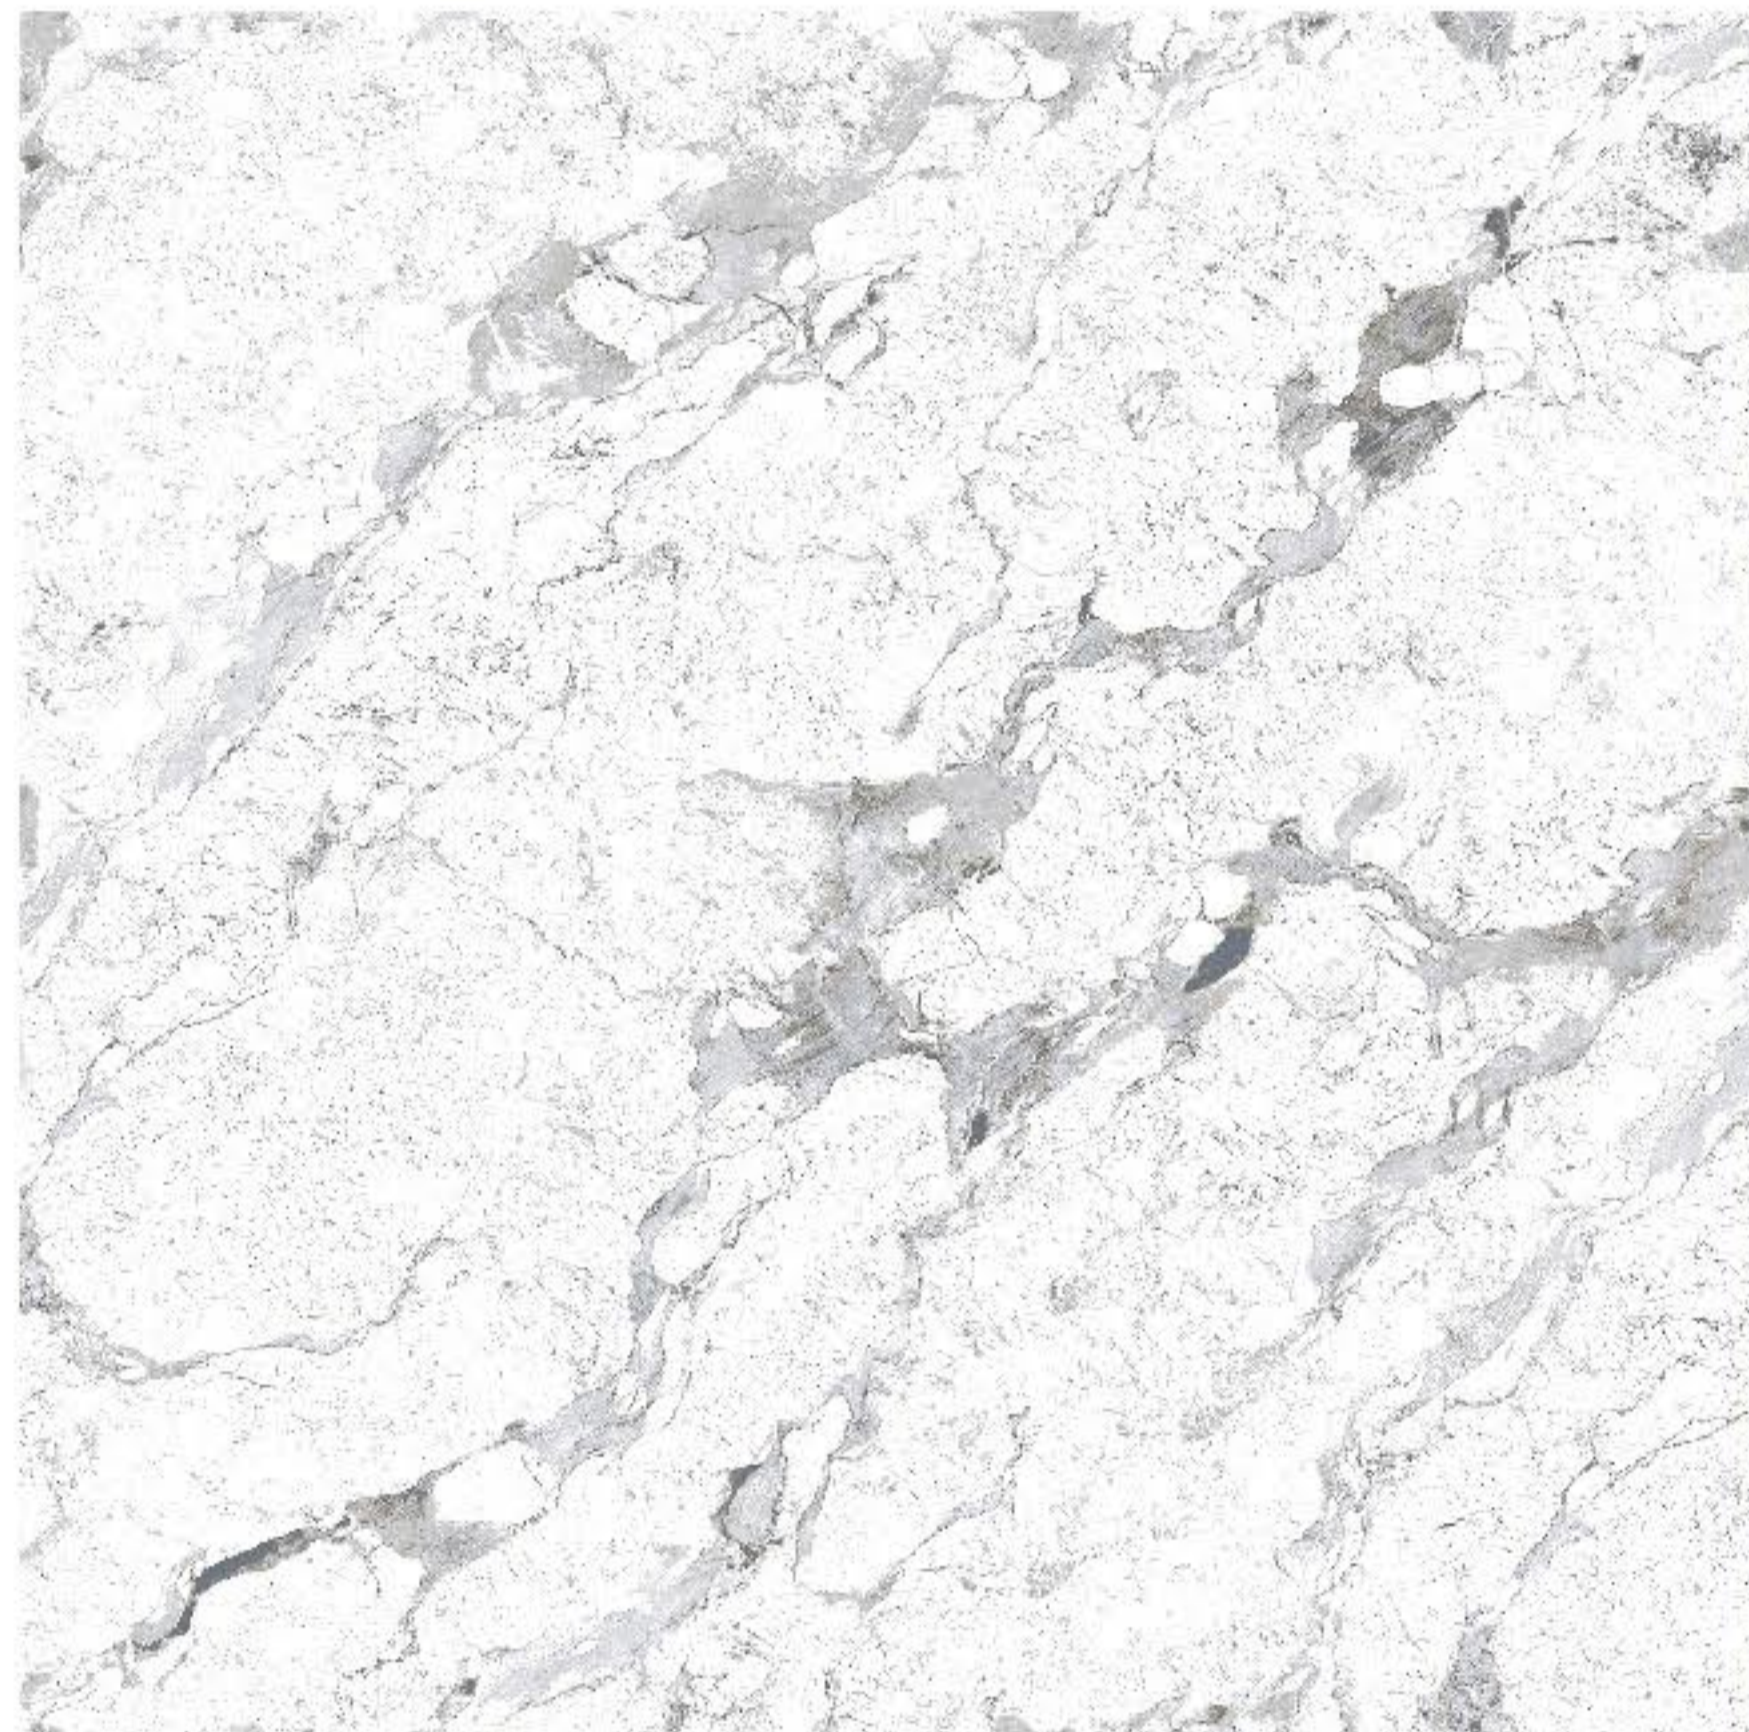

993

FINISH
Matt

SIZE
600x600mm

TYPE
Floor

SERIES
Marble

994-D

994-L

995-D