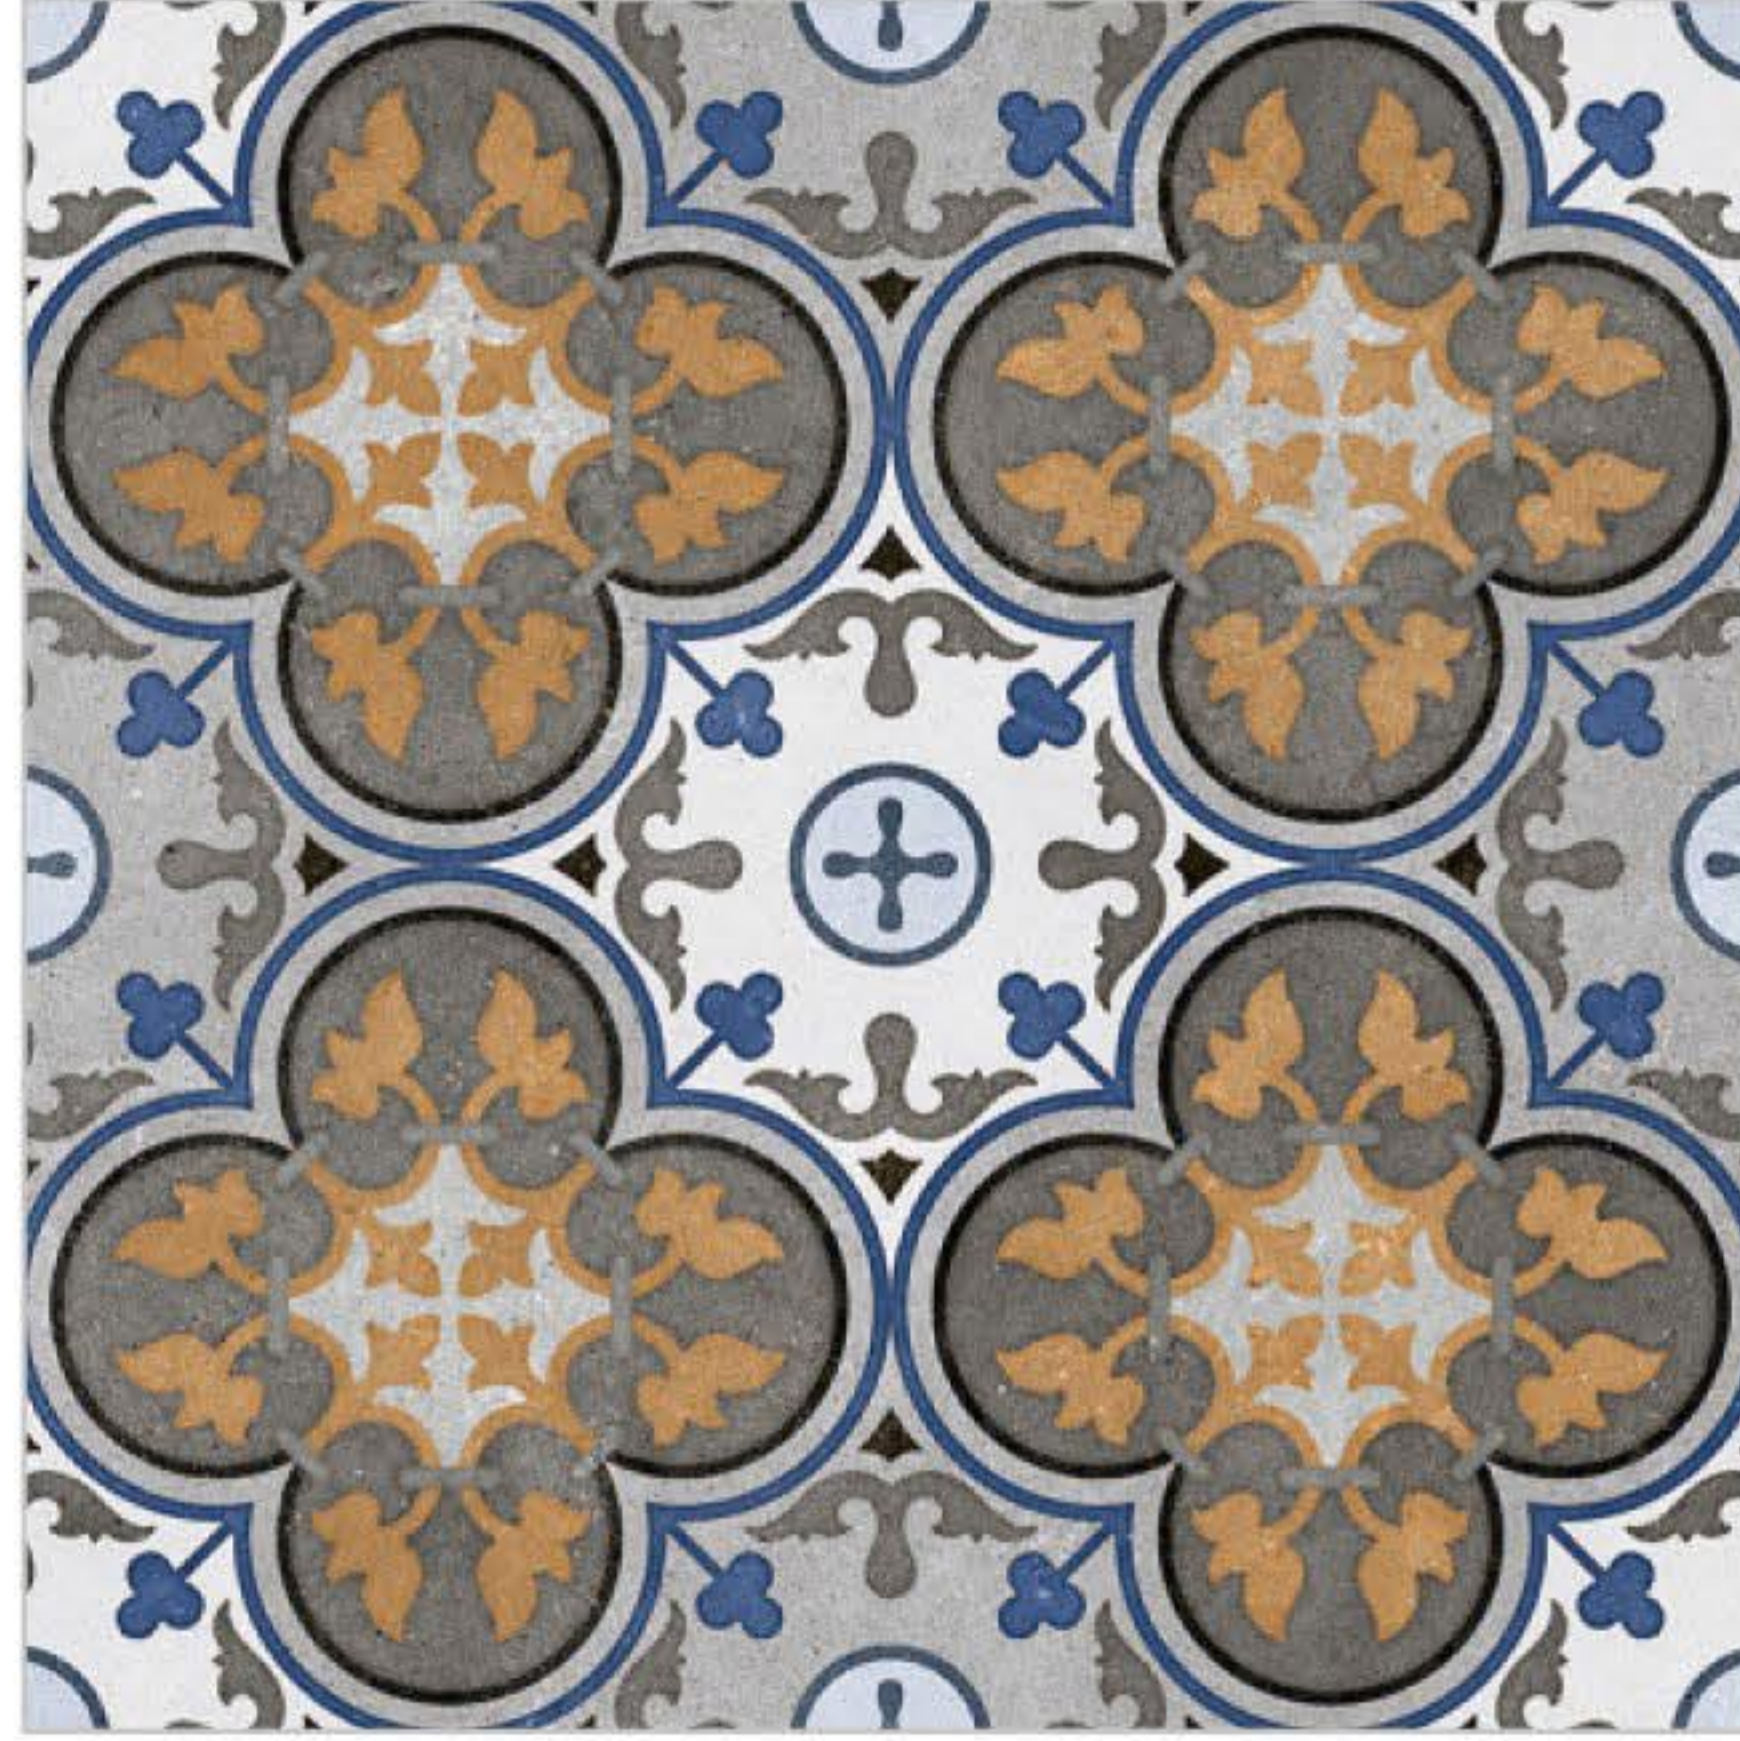

FINISH
Matt

SIZE
600x600mm

TYPE
Floor

SERIES
Marble