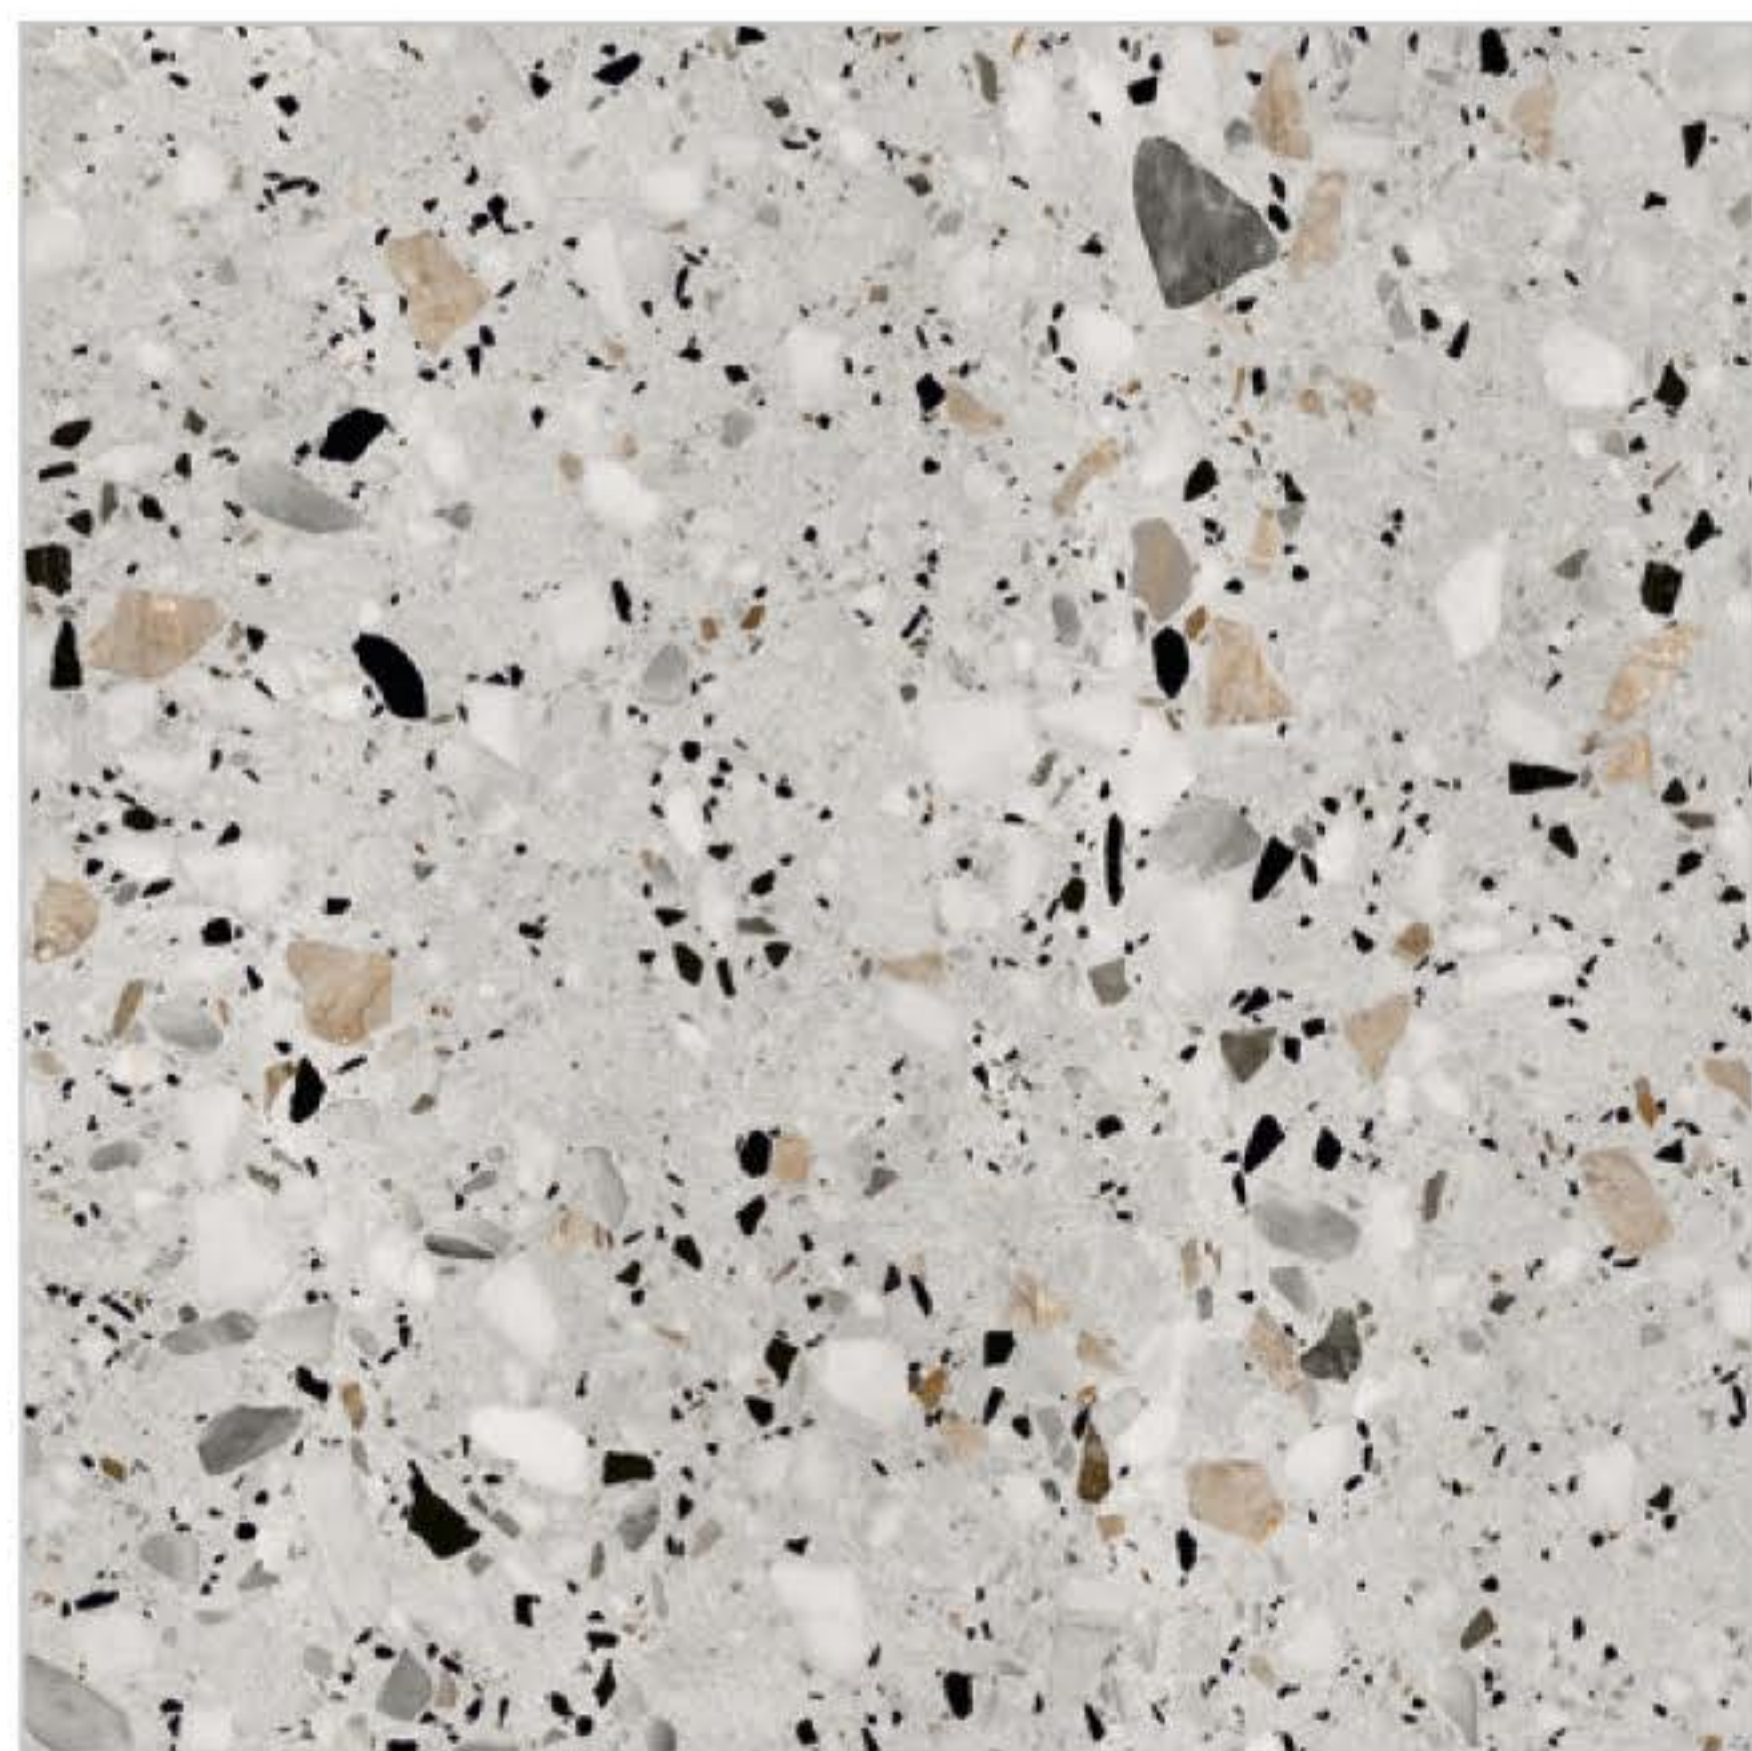

FINISH
Matt

SIZE
600x600mm

TYPE
Floor

SERIES
Marble

849

850

858

930-D

930-L

961-D

962-D

962-L