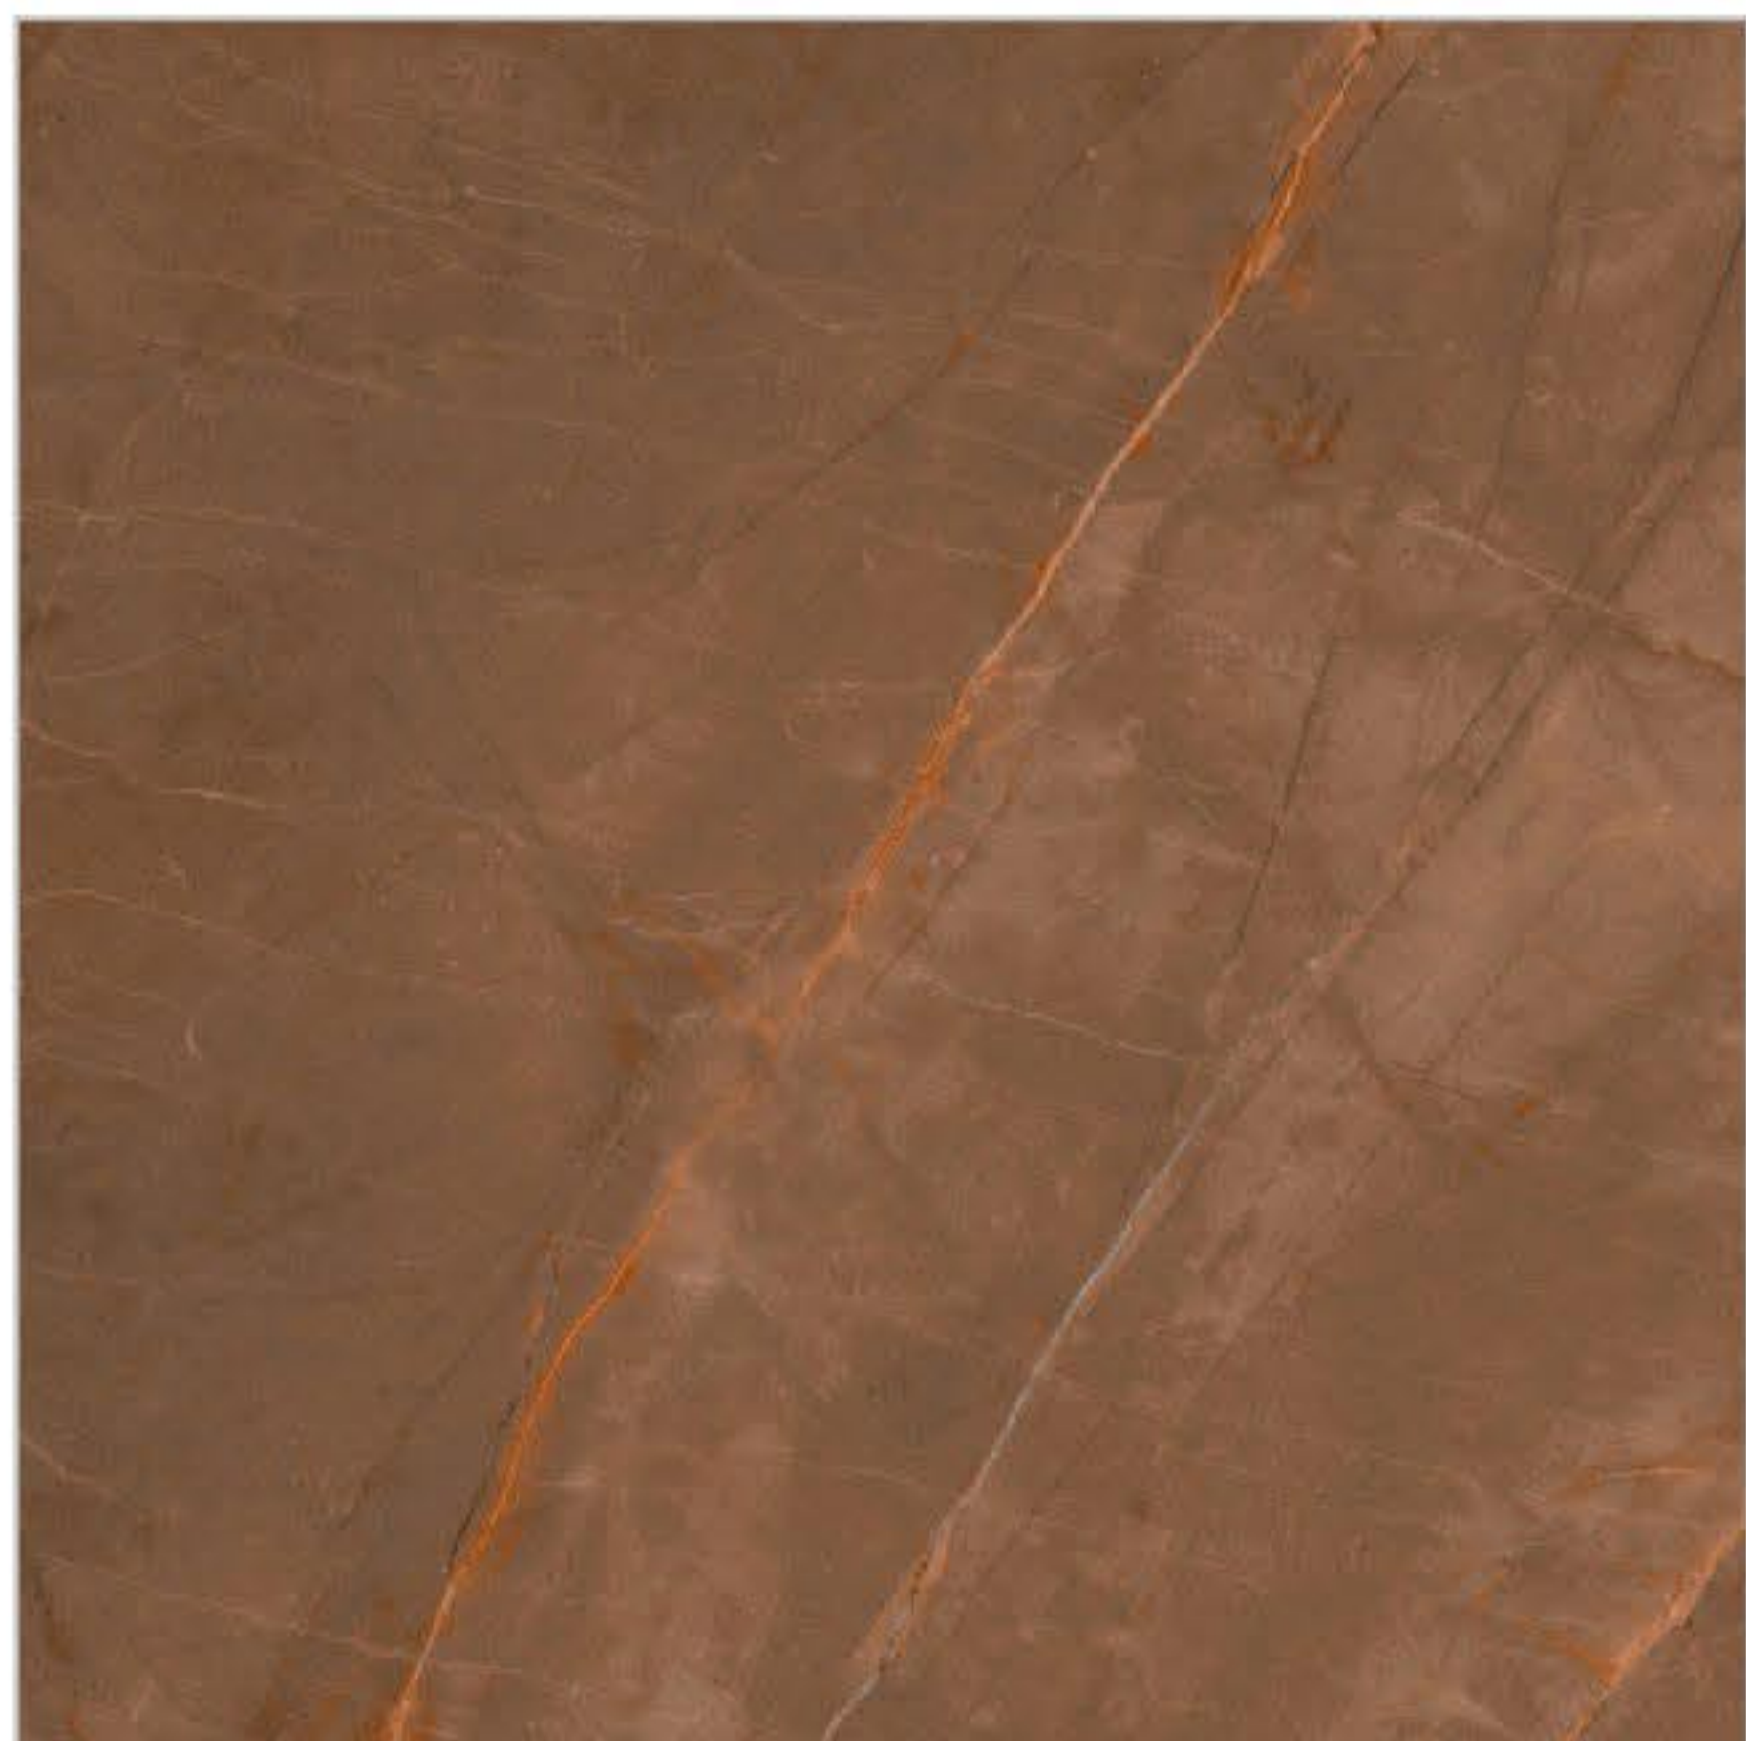

FINISH
Matt

SIZE
600x600mm

TYPE
Floor

SERIES
Marble

964-D