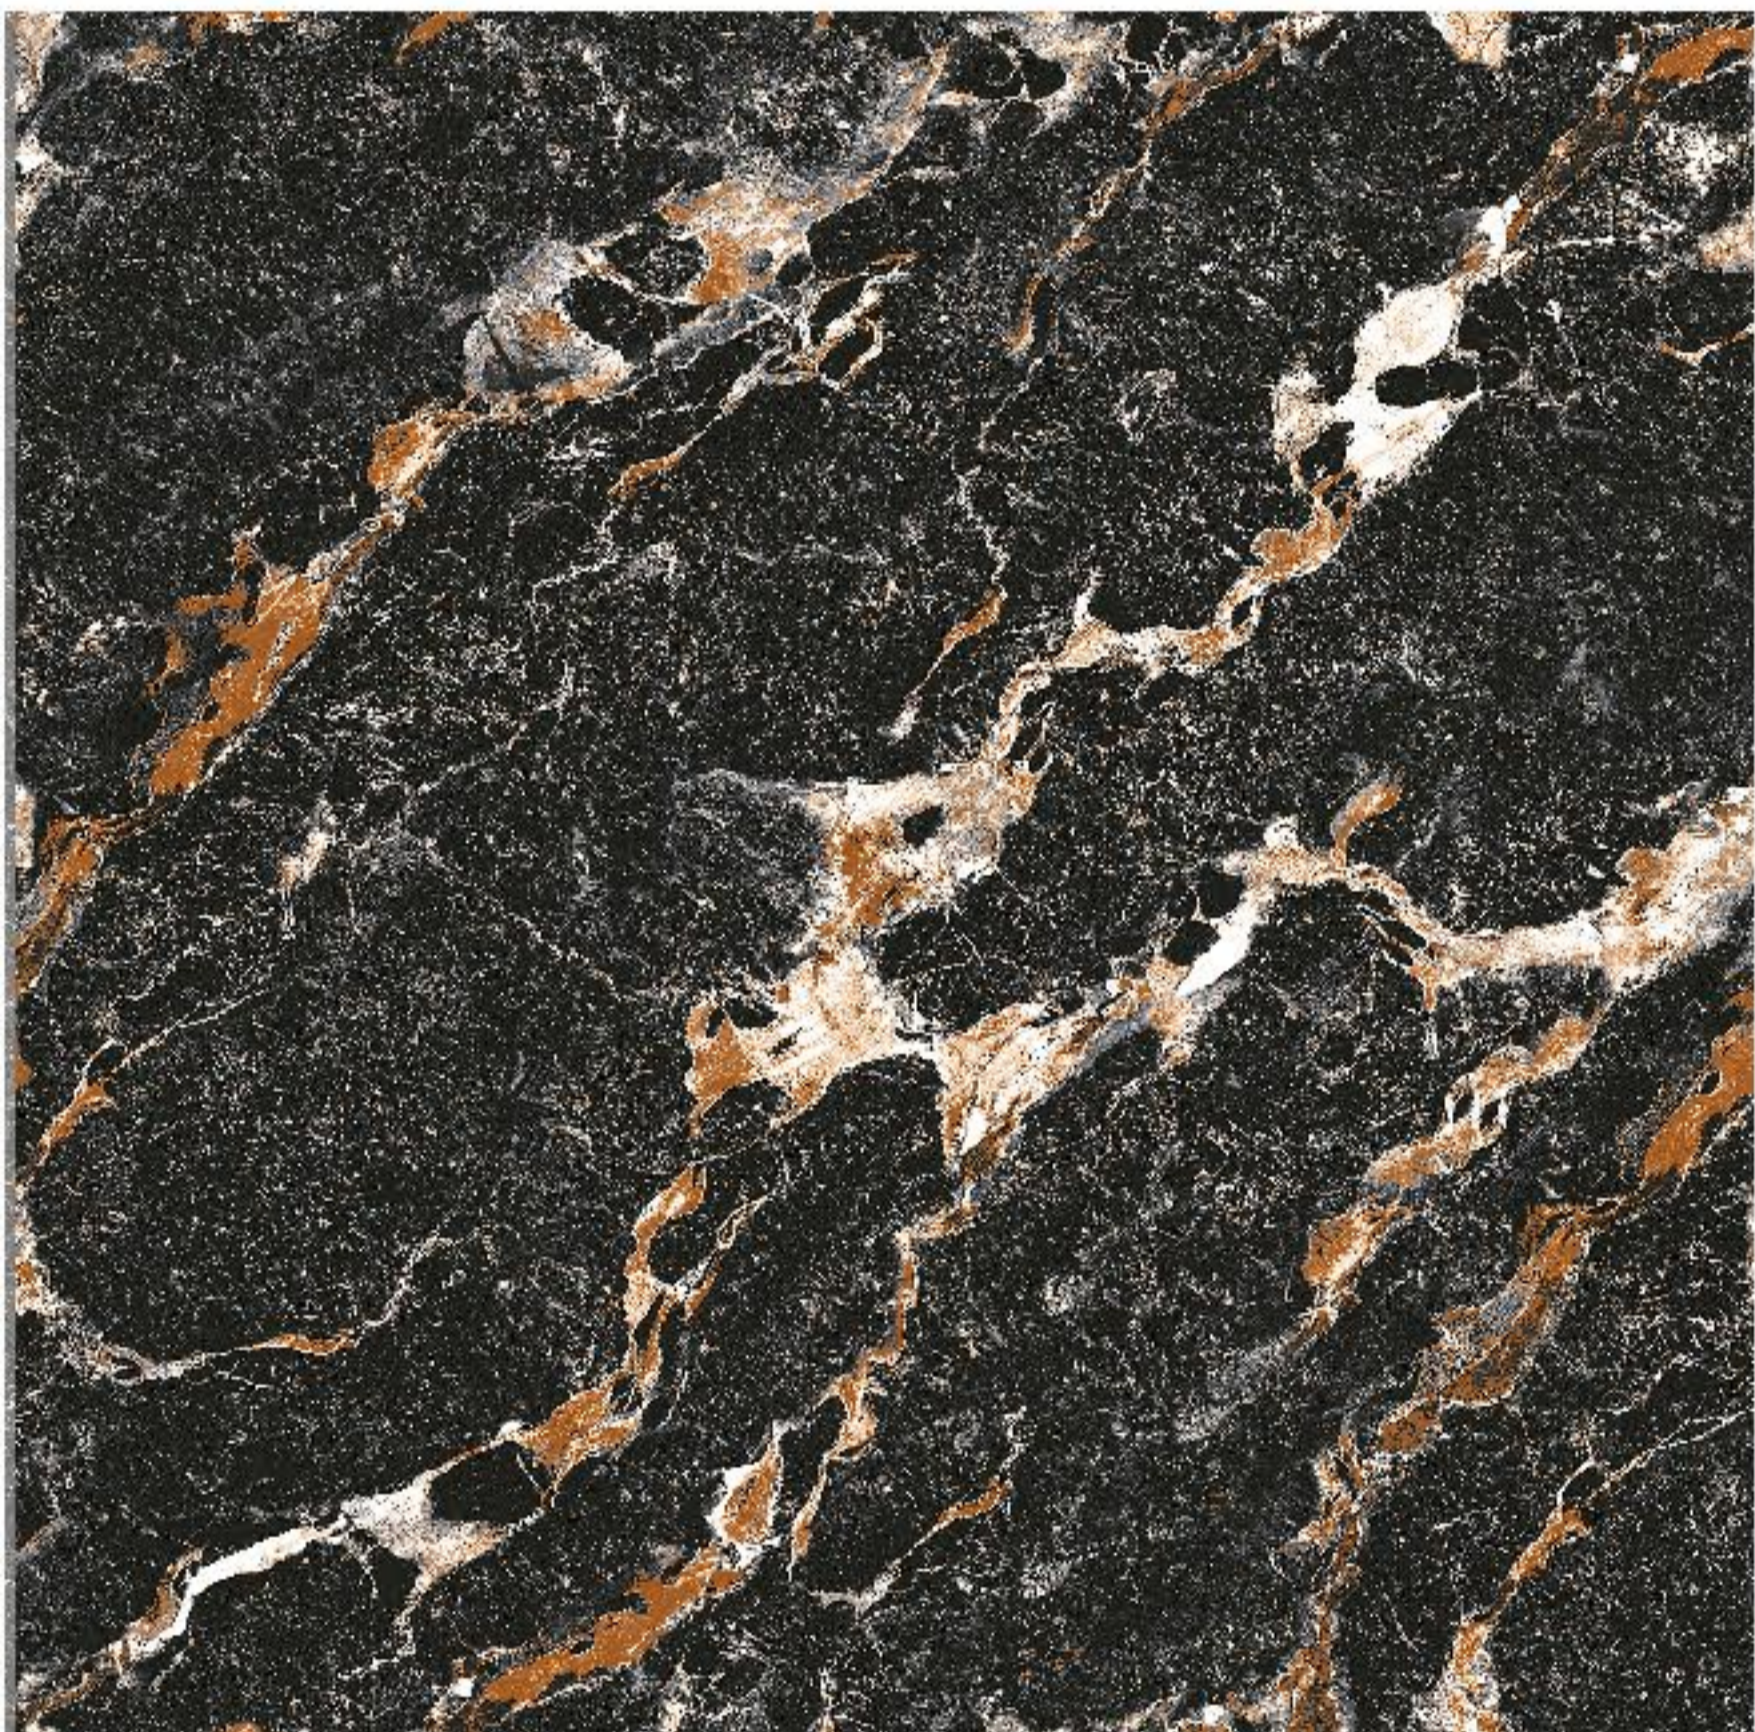

993

FINISH
Matt

SIZE
600x600mm

TYPE
Floor

SERIES
Marble

994-D

994-L

995-D