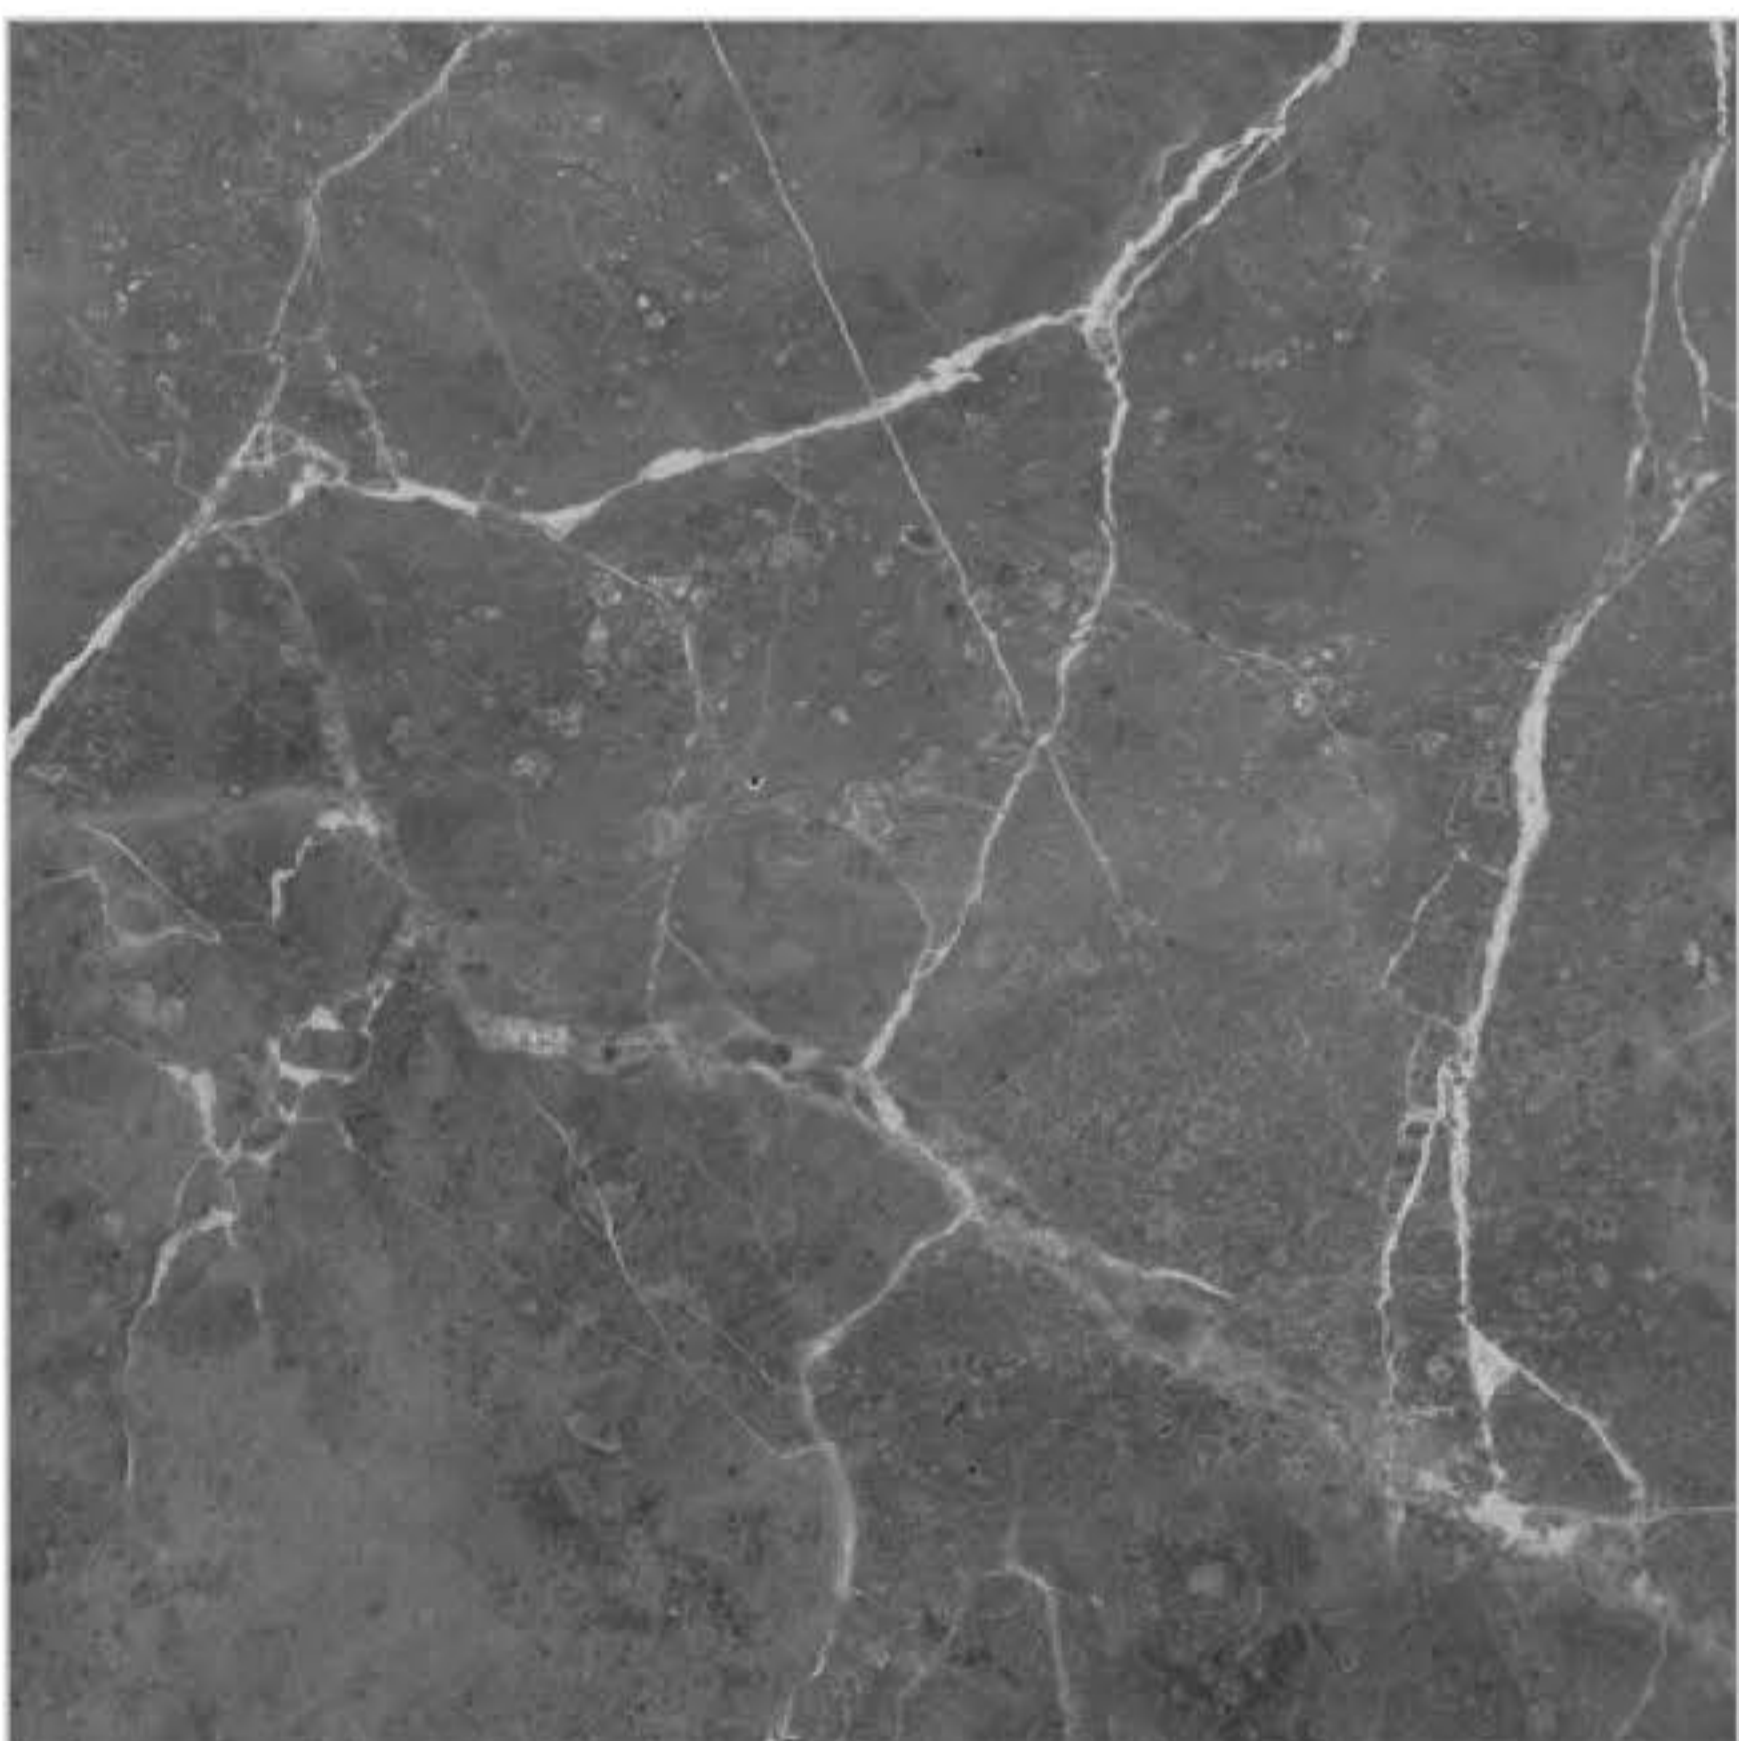

FINISH
Matt

SIZE
600x600mm

TYPE
Floor

SERIES
Marble

954-D

954-L

952-D

952-L