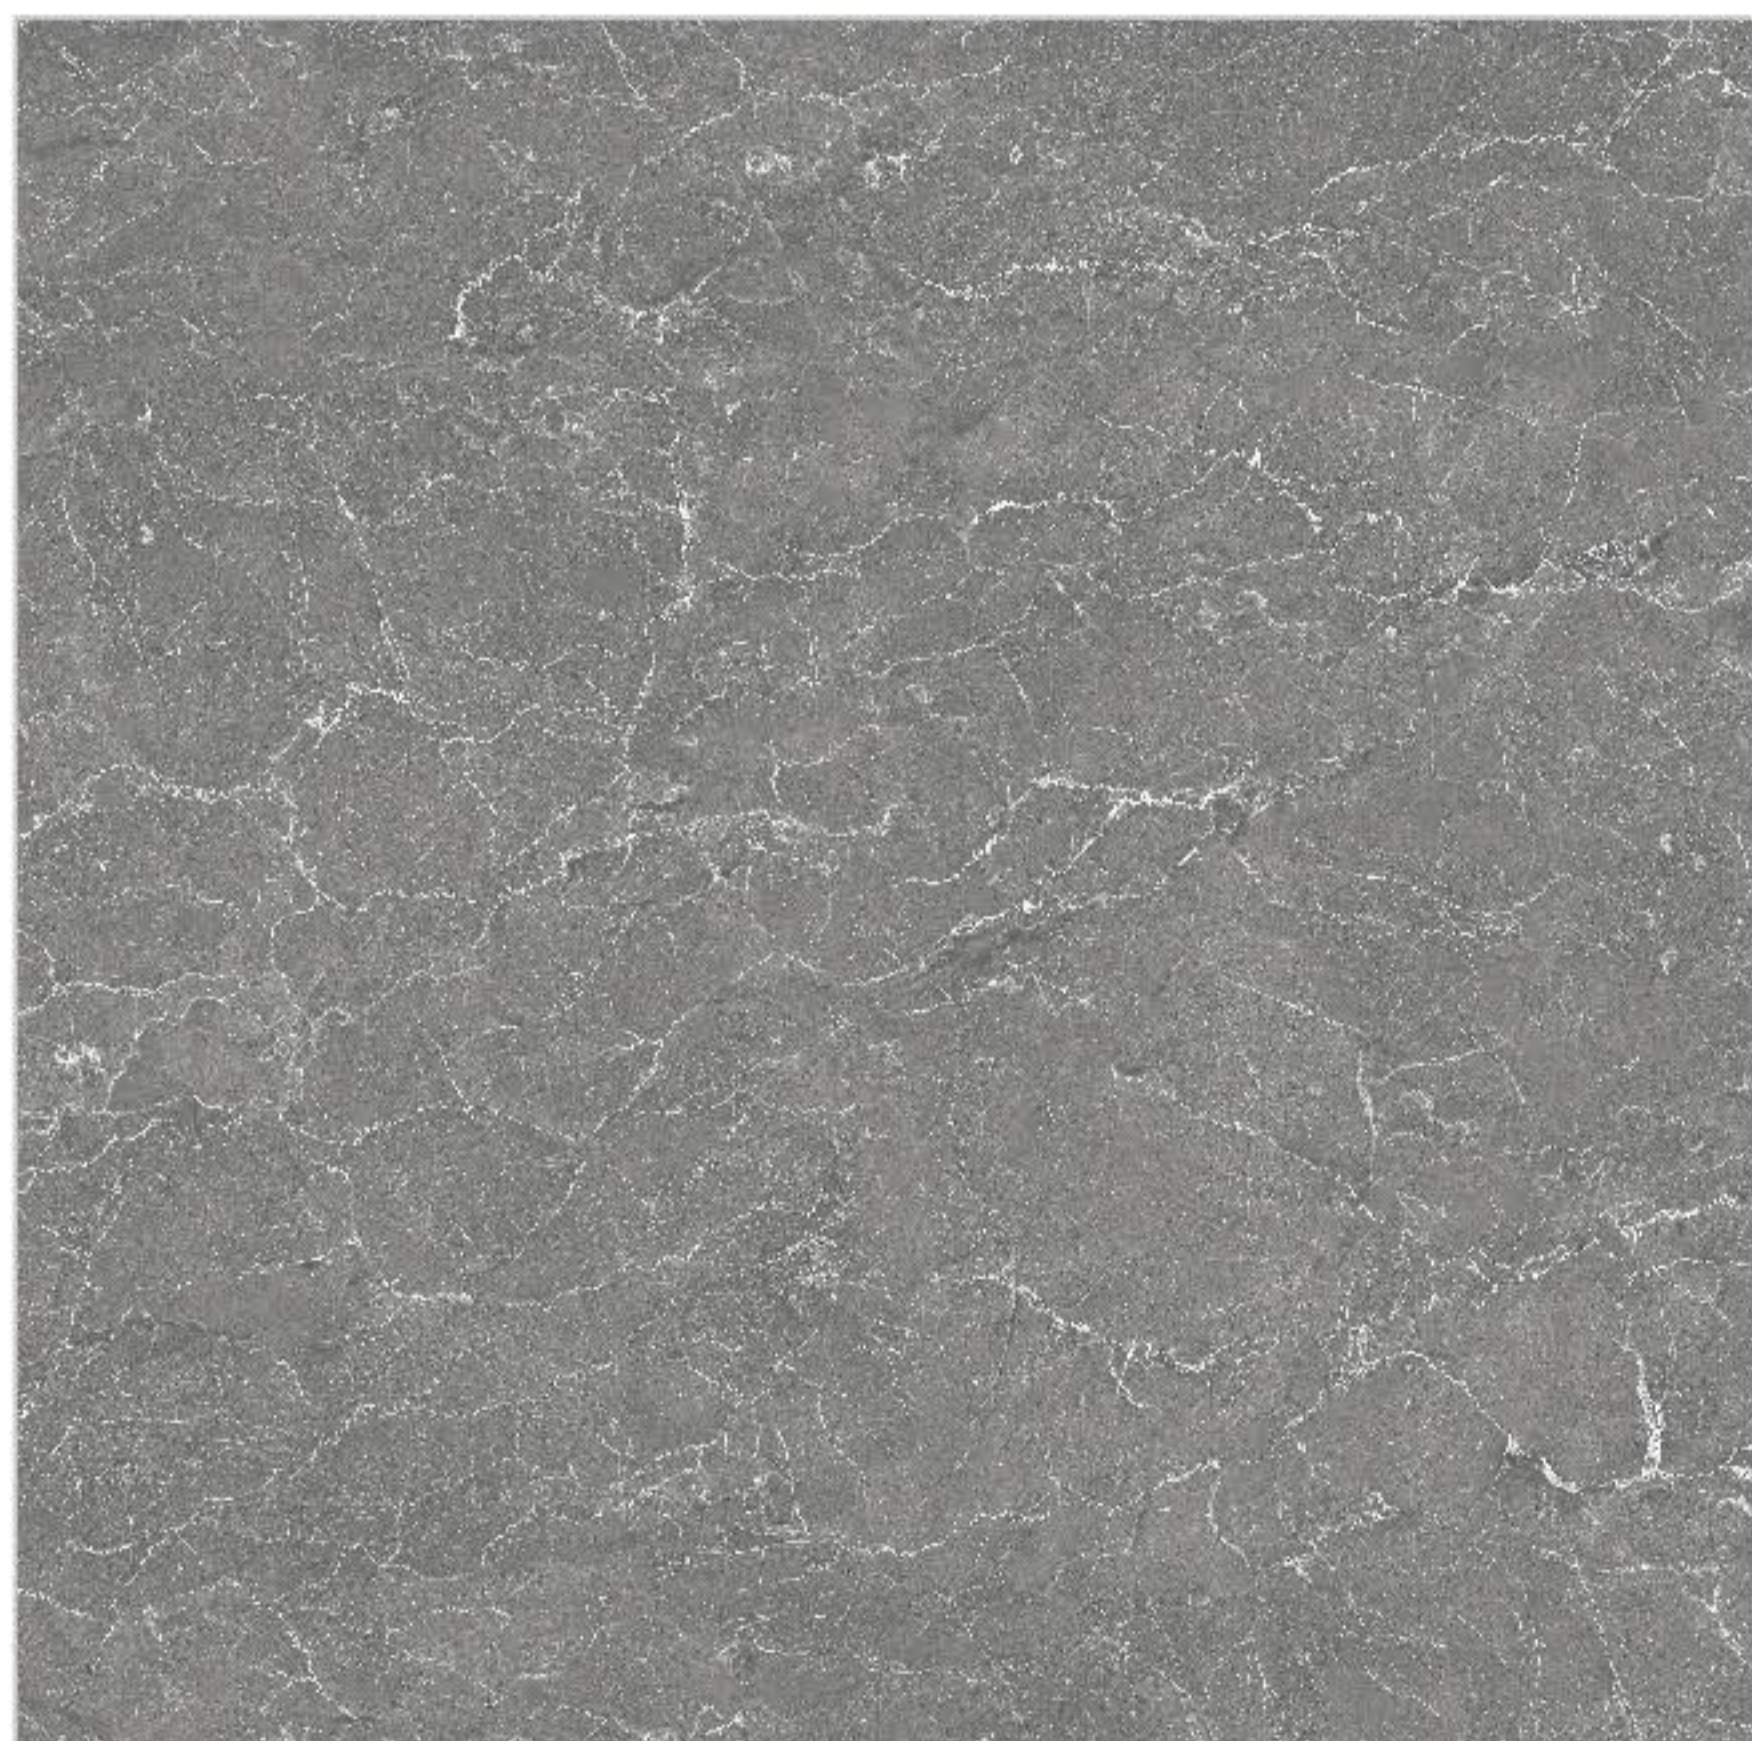

979-D

979-L

FINISH
Matt

SIZE
600x600mm

TYPE
Floor

SERIES
Marble

980-D

980-L