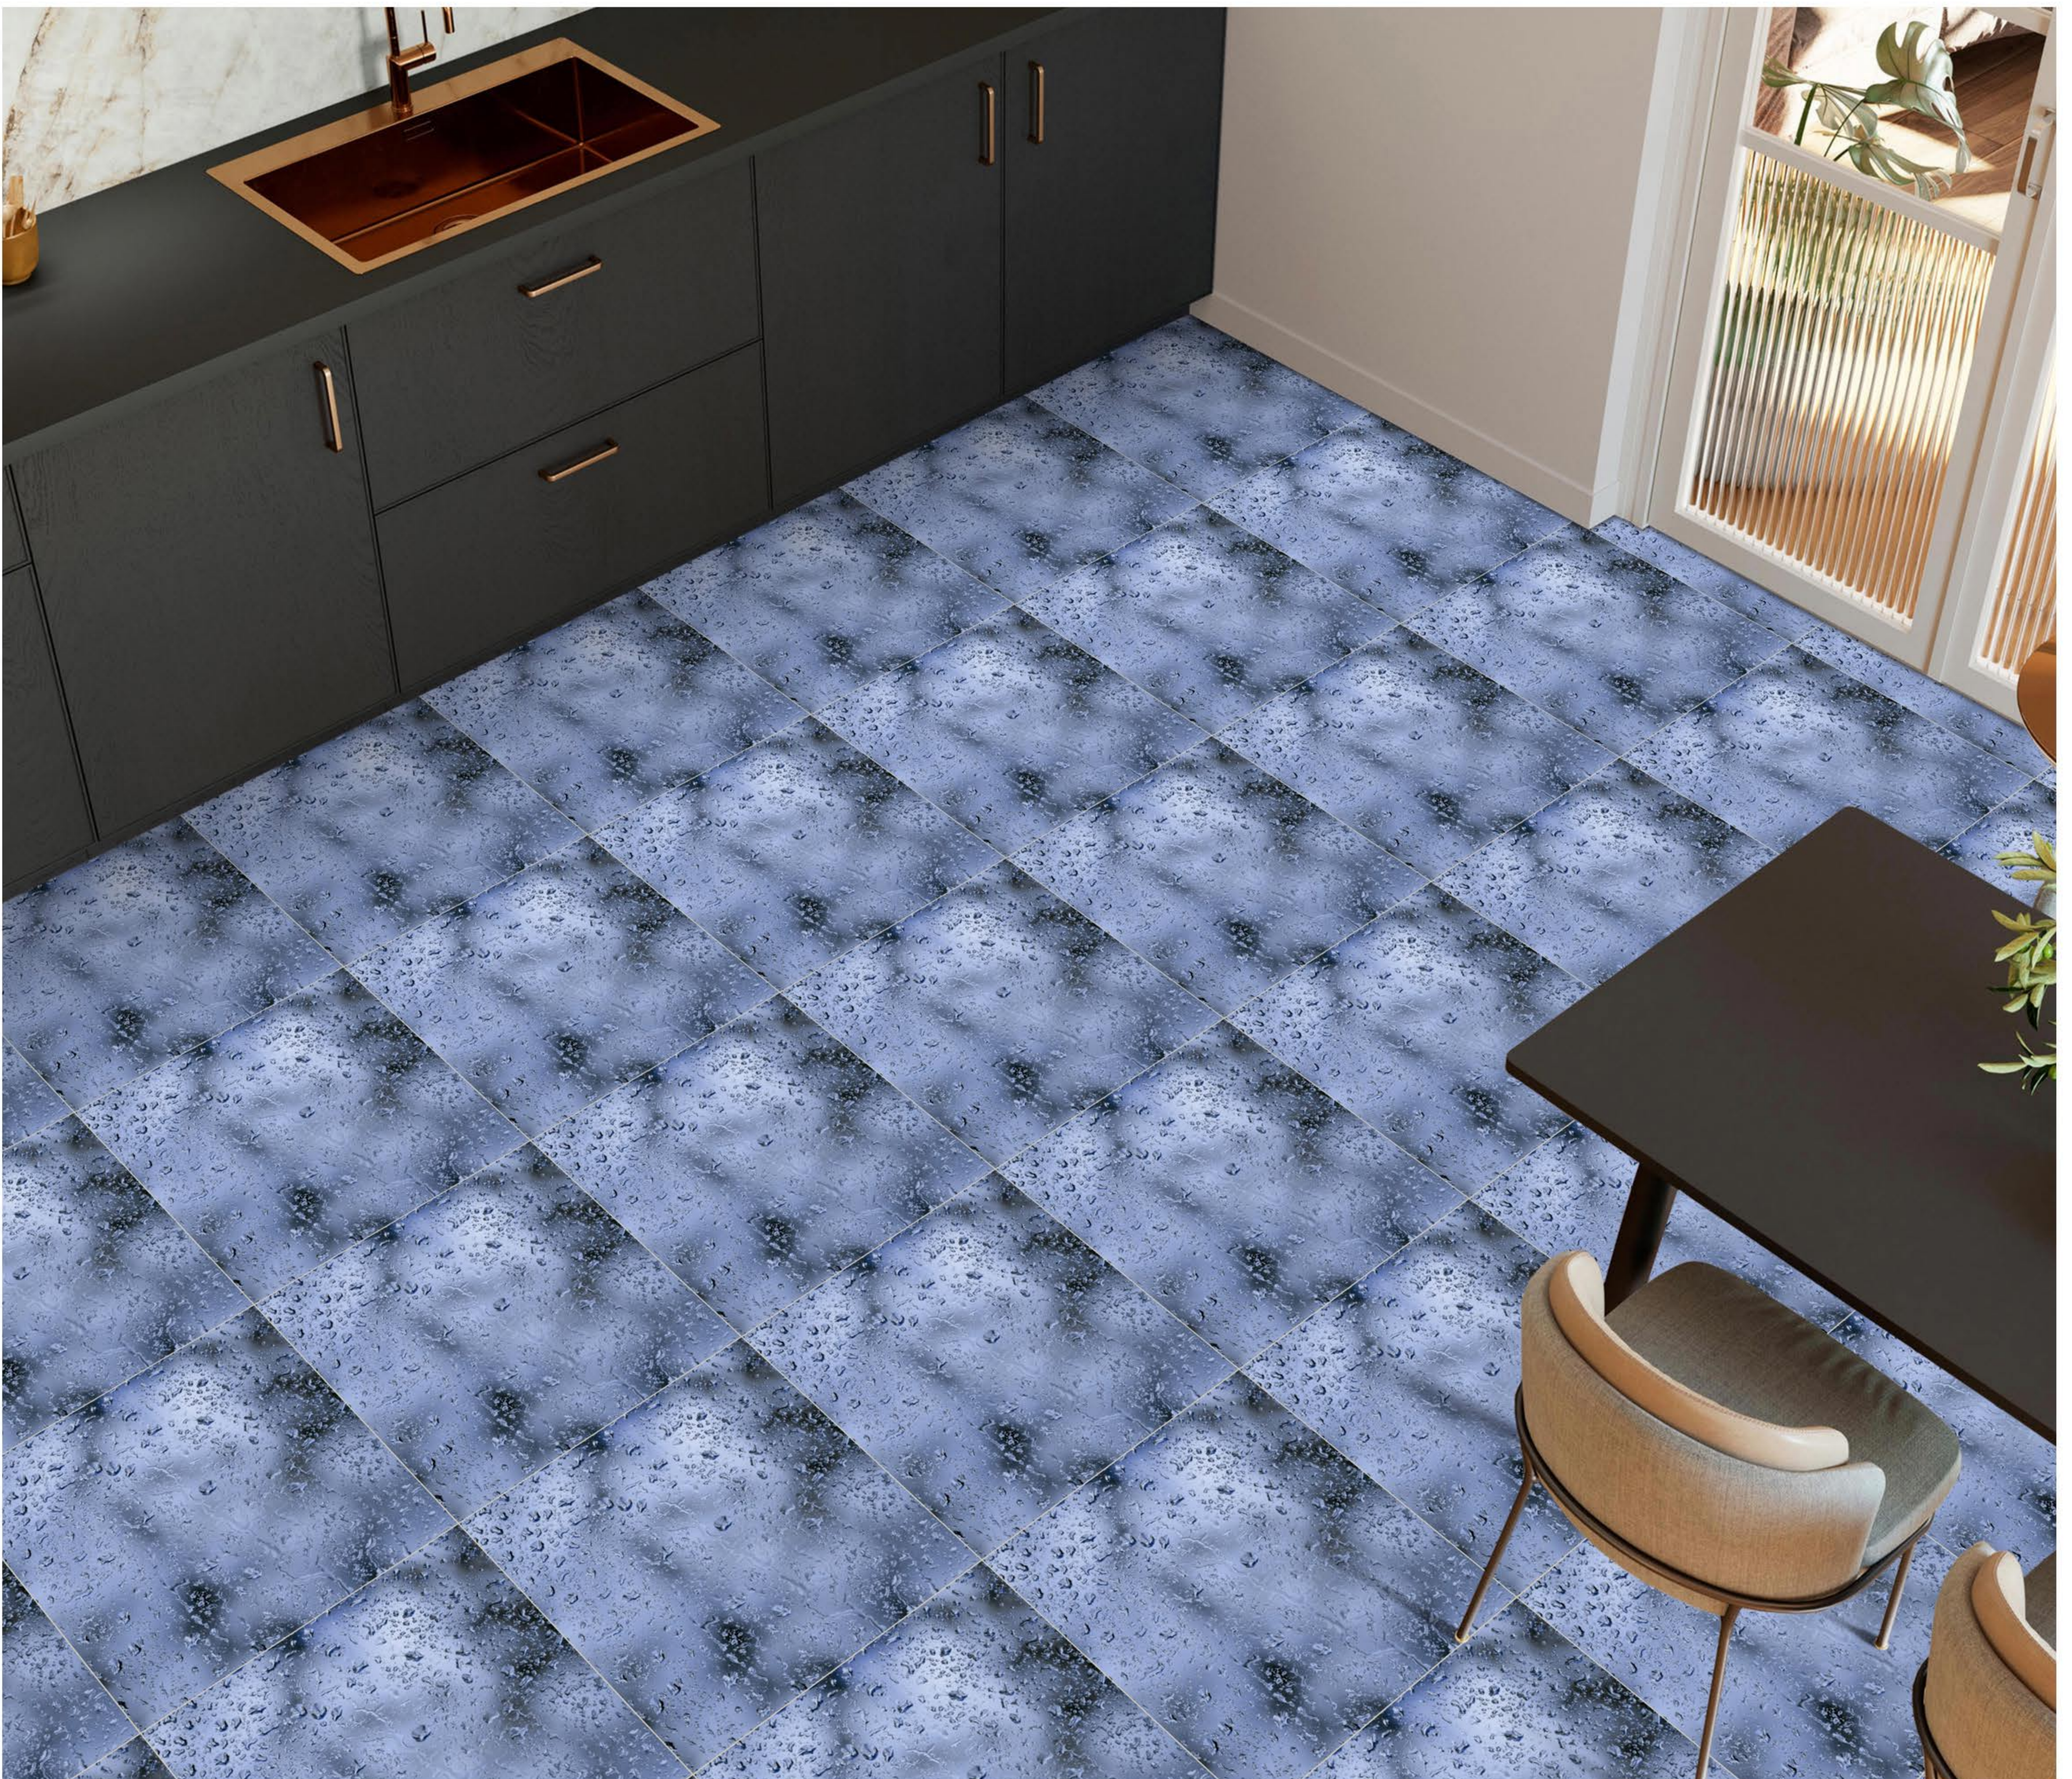

SIZE
600x600mm

TYPE
Floor

SERIES
Marble

992

FINISH
Matt

SIZE
600x600mm

TYPE
Floor

SERIES
Marble