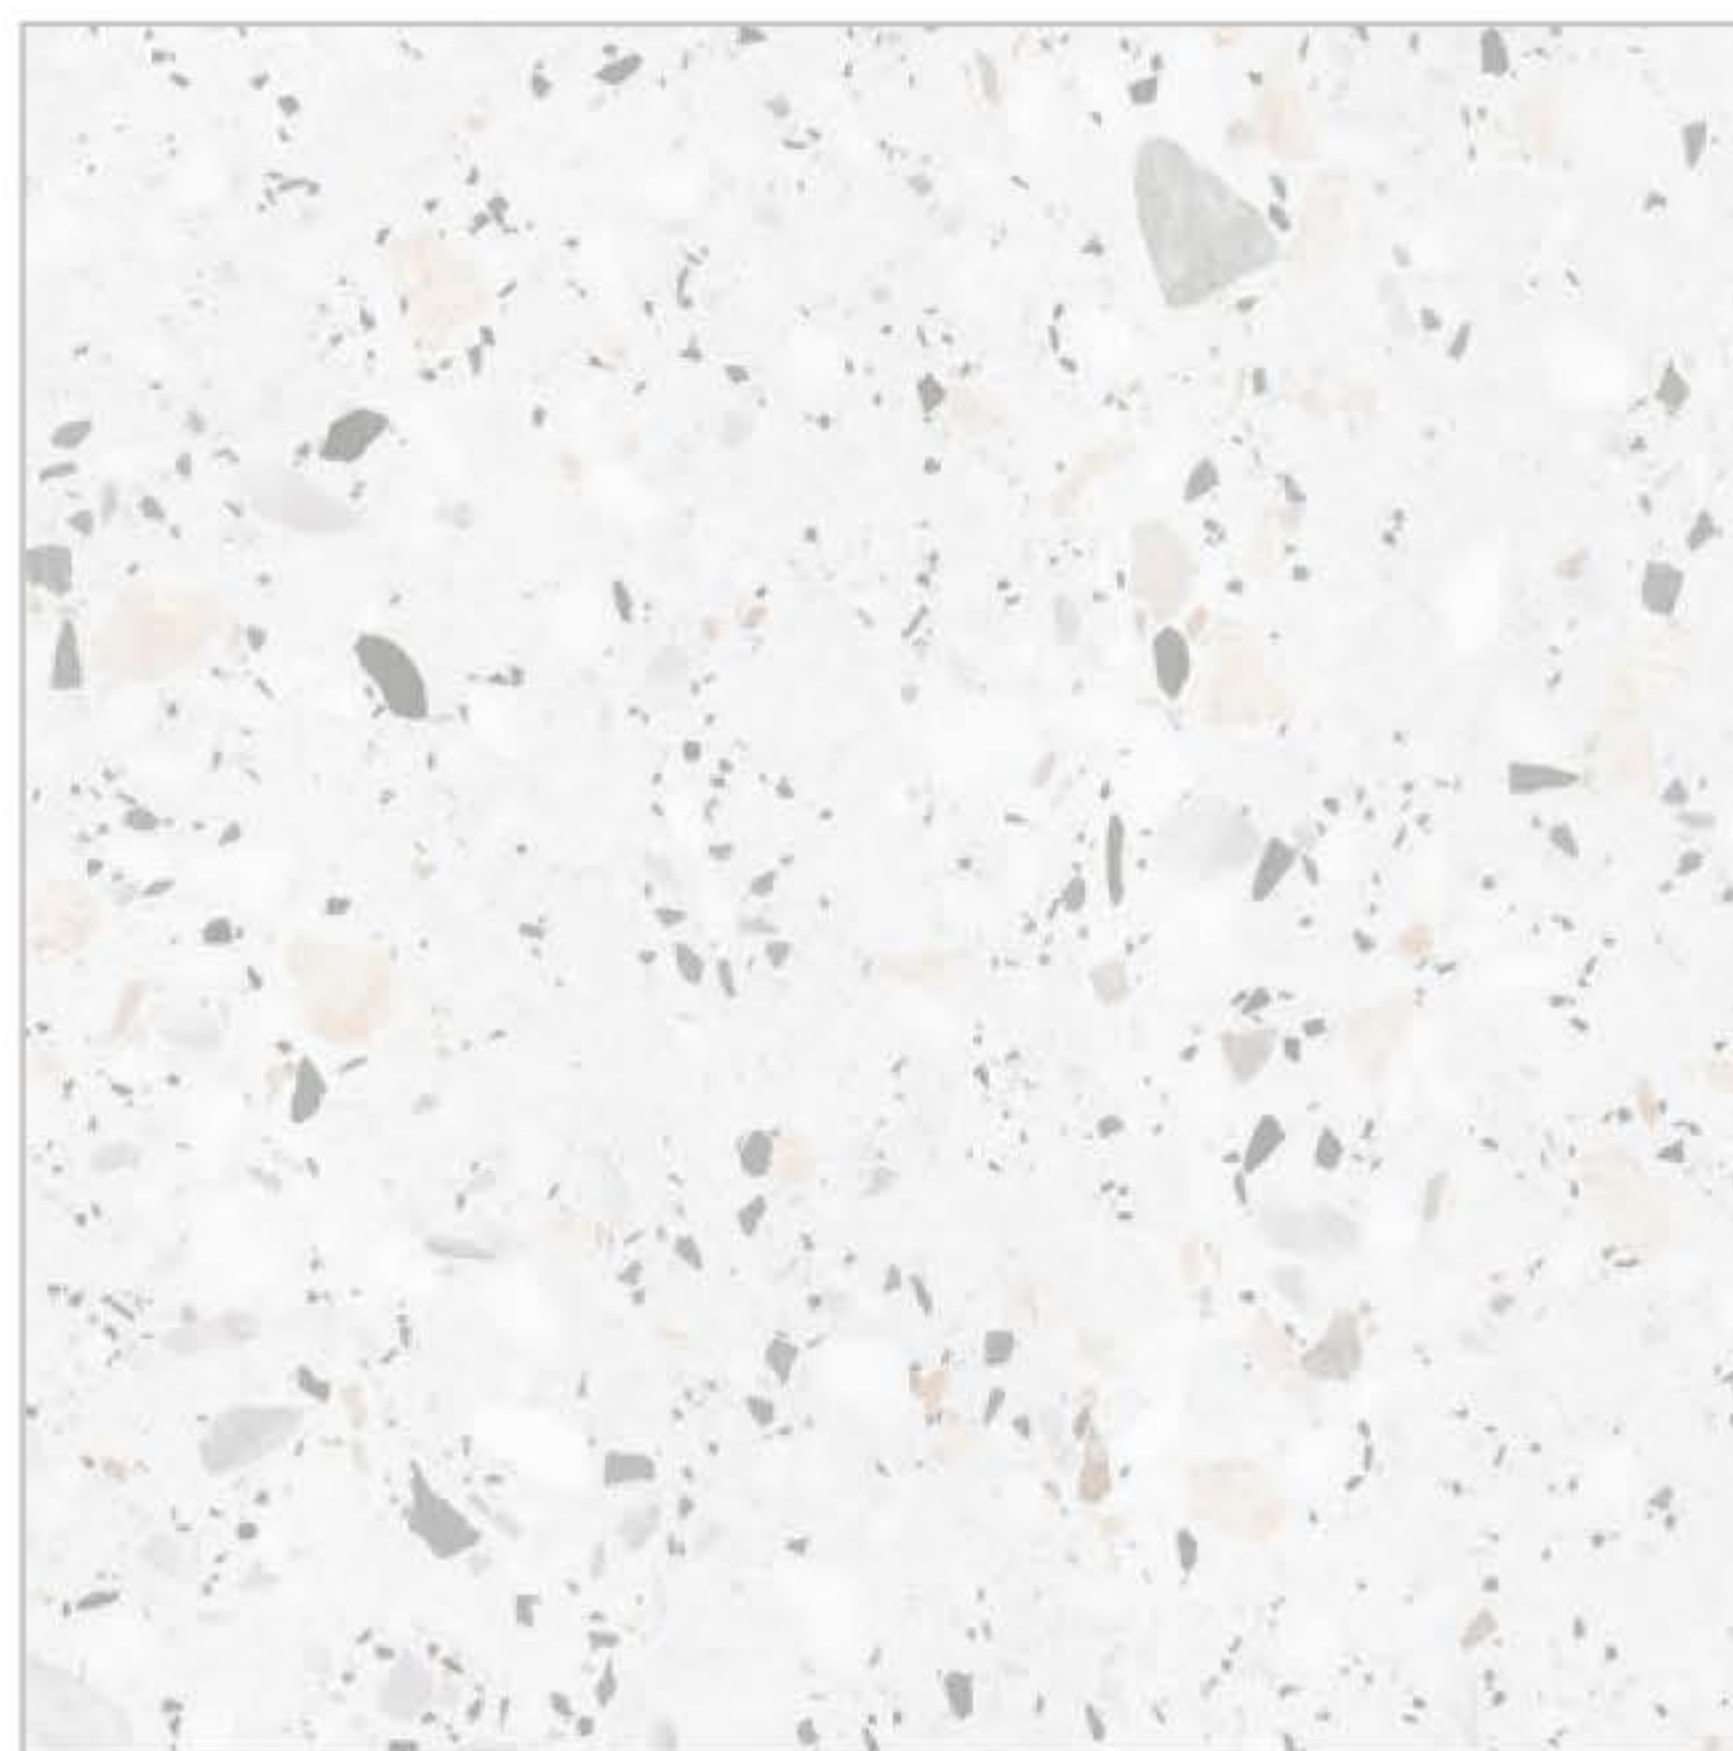

FINISH
Matt

SIZE
600x600mm

TYPE
Floor

SERIES
Marble

849

850

858

930-D

930-L

961-D

962-D

962-L