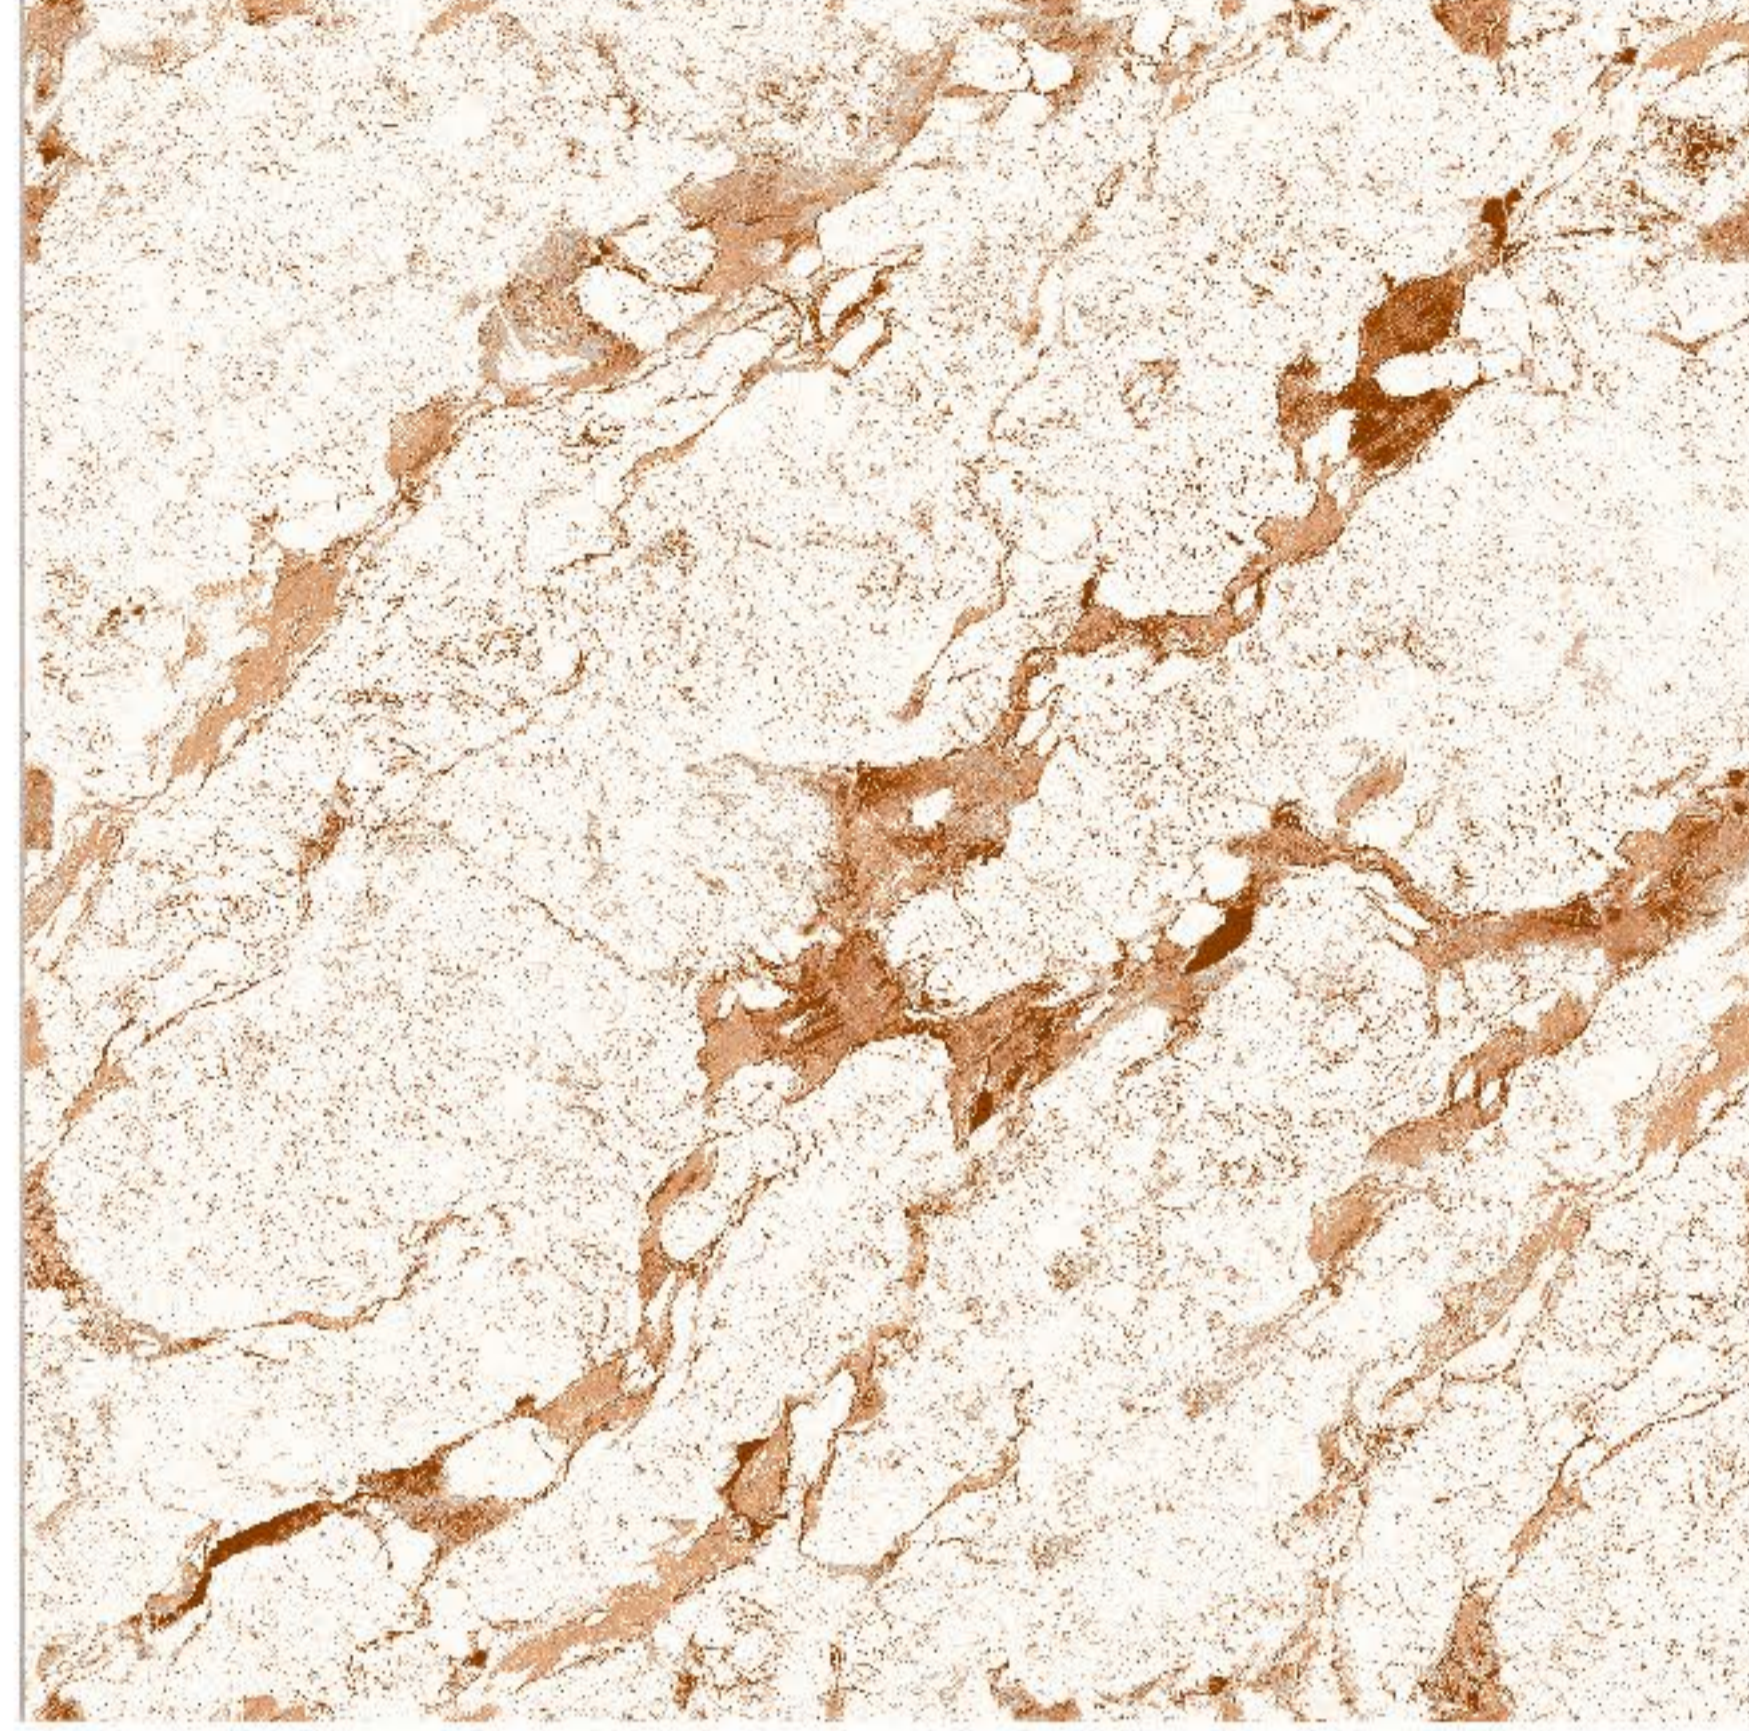

993

FINISH
Matt

SIZE
600x600mm

TYPE
Floor

SERIES
Marble

994-D

994-L

995-D