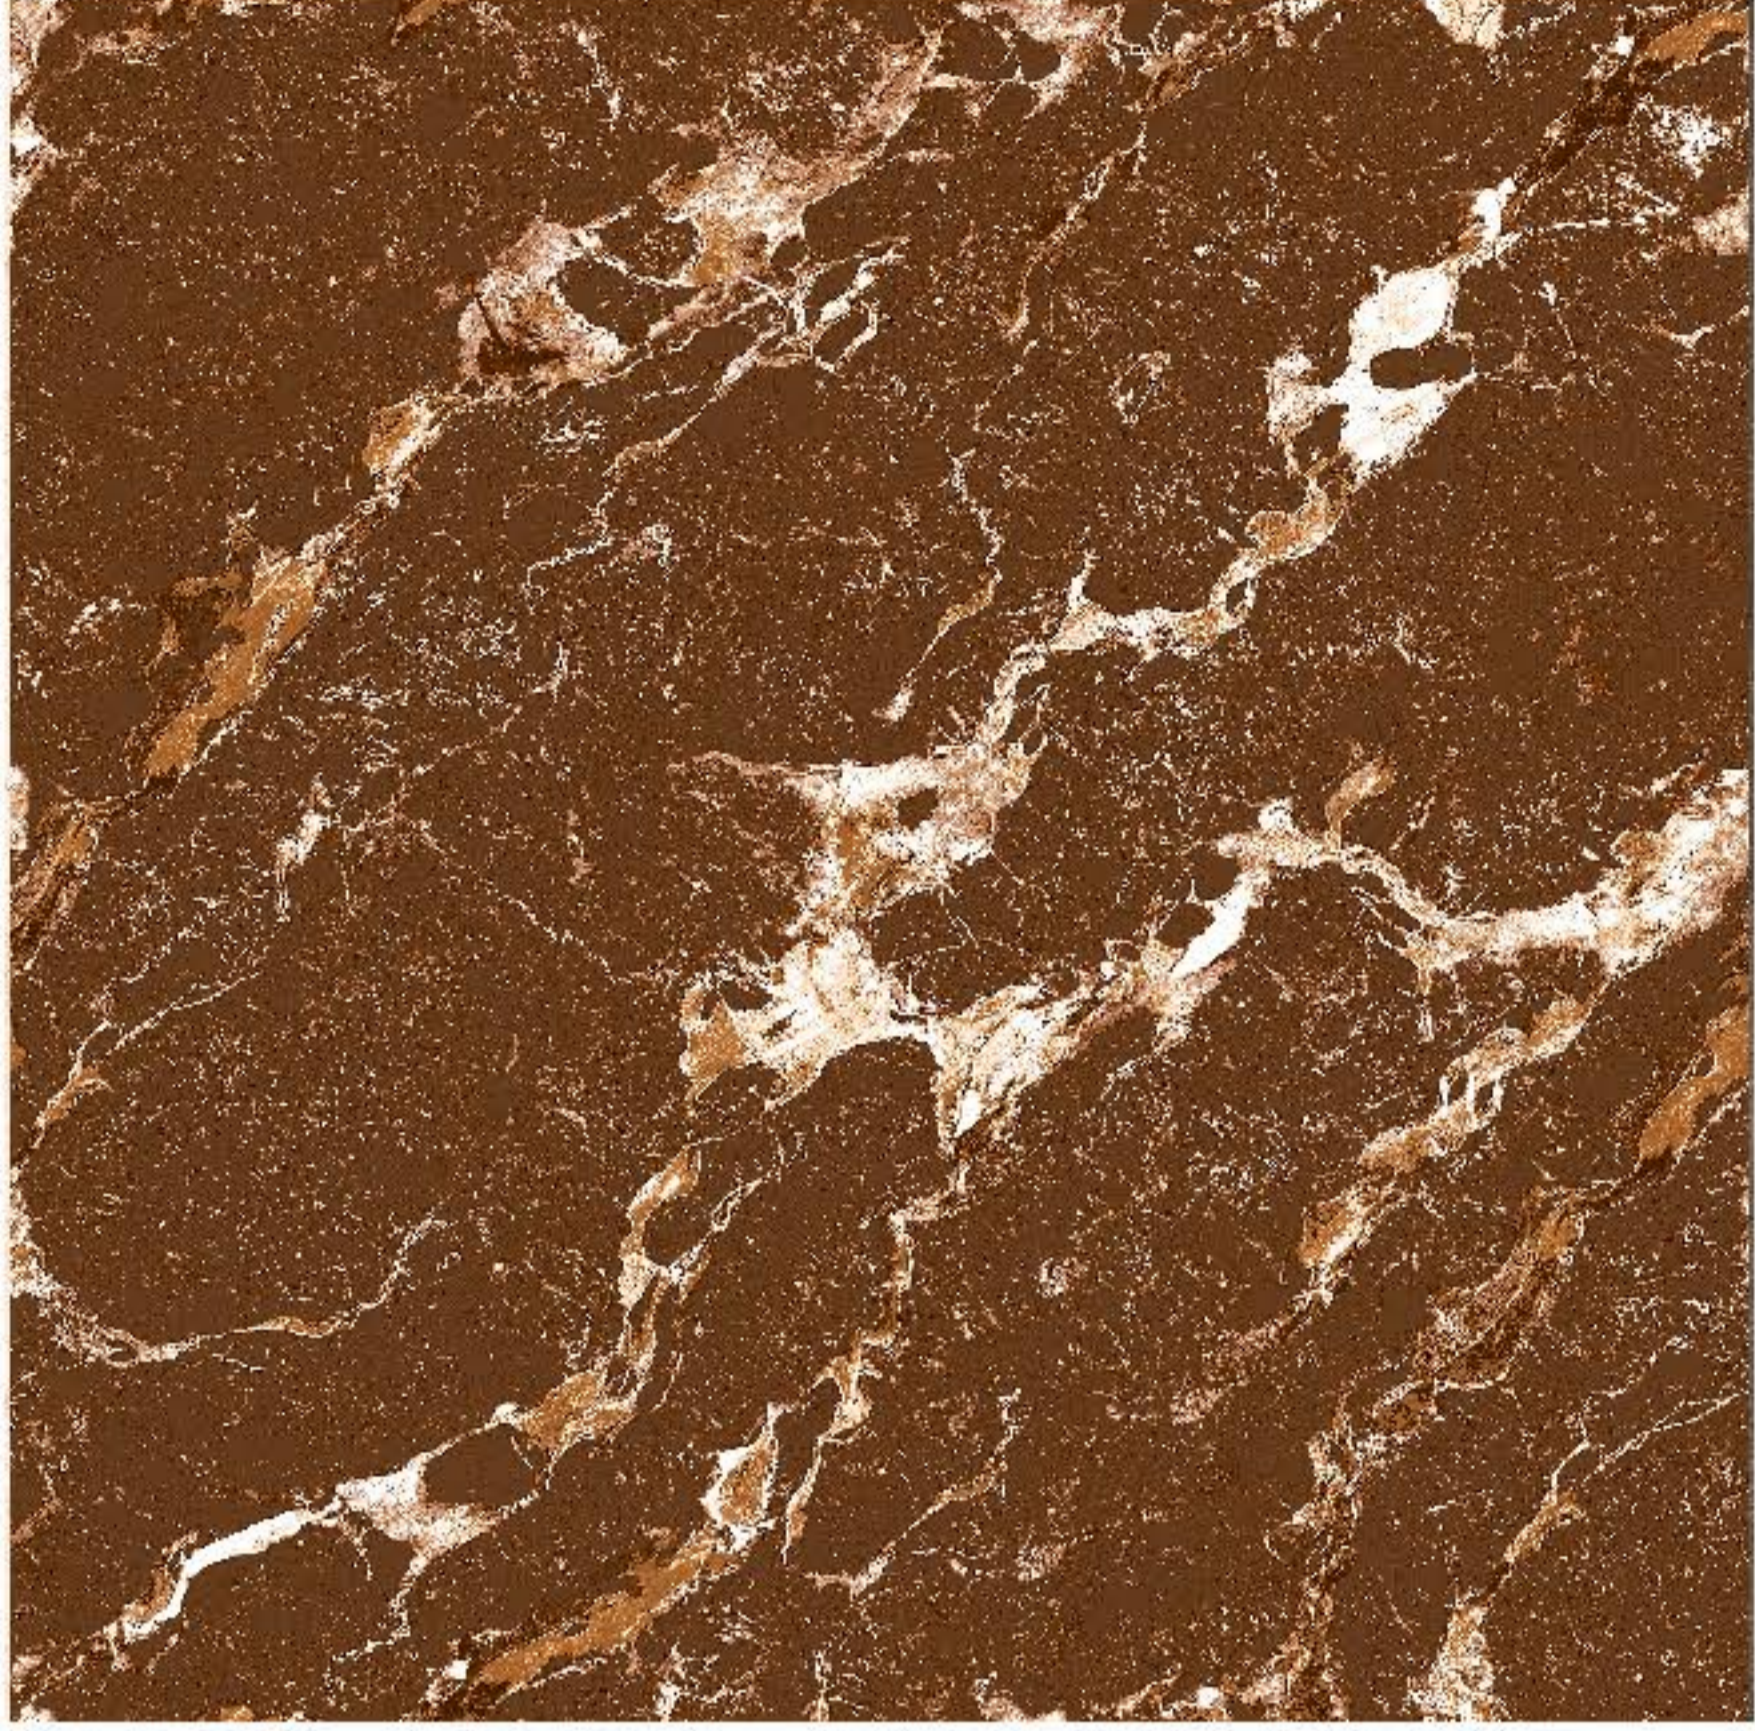

993

FINISH
Matt

SIZE
600x600mm

TYPE
Floor

SERIES
Marble

994-D

994-L

995-D