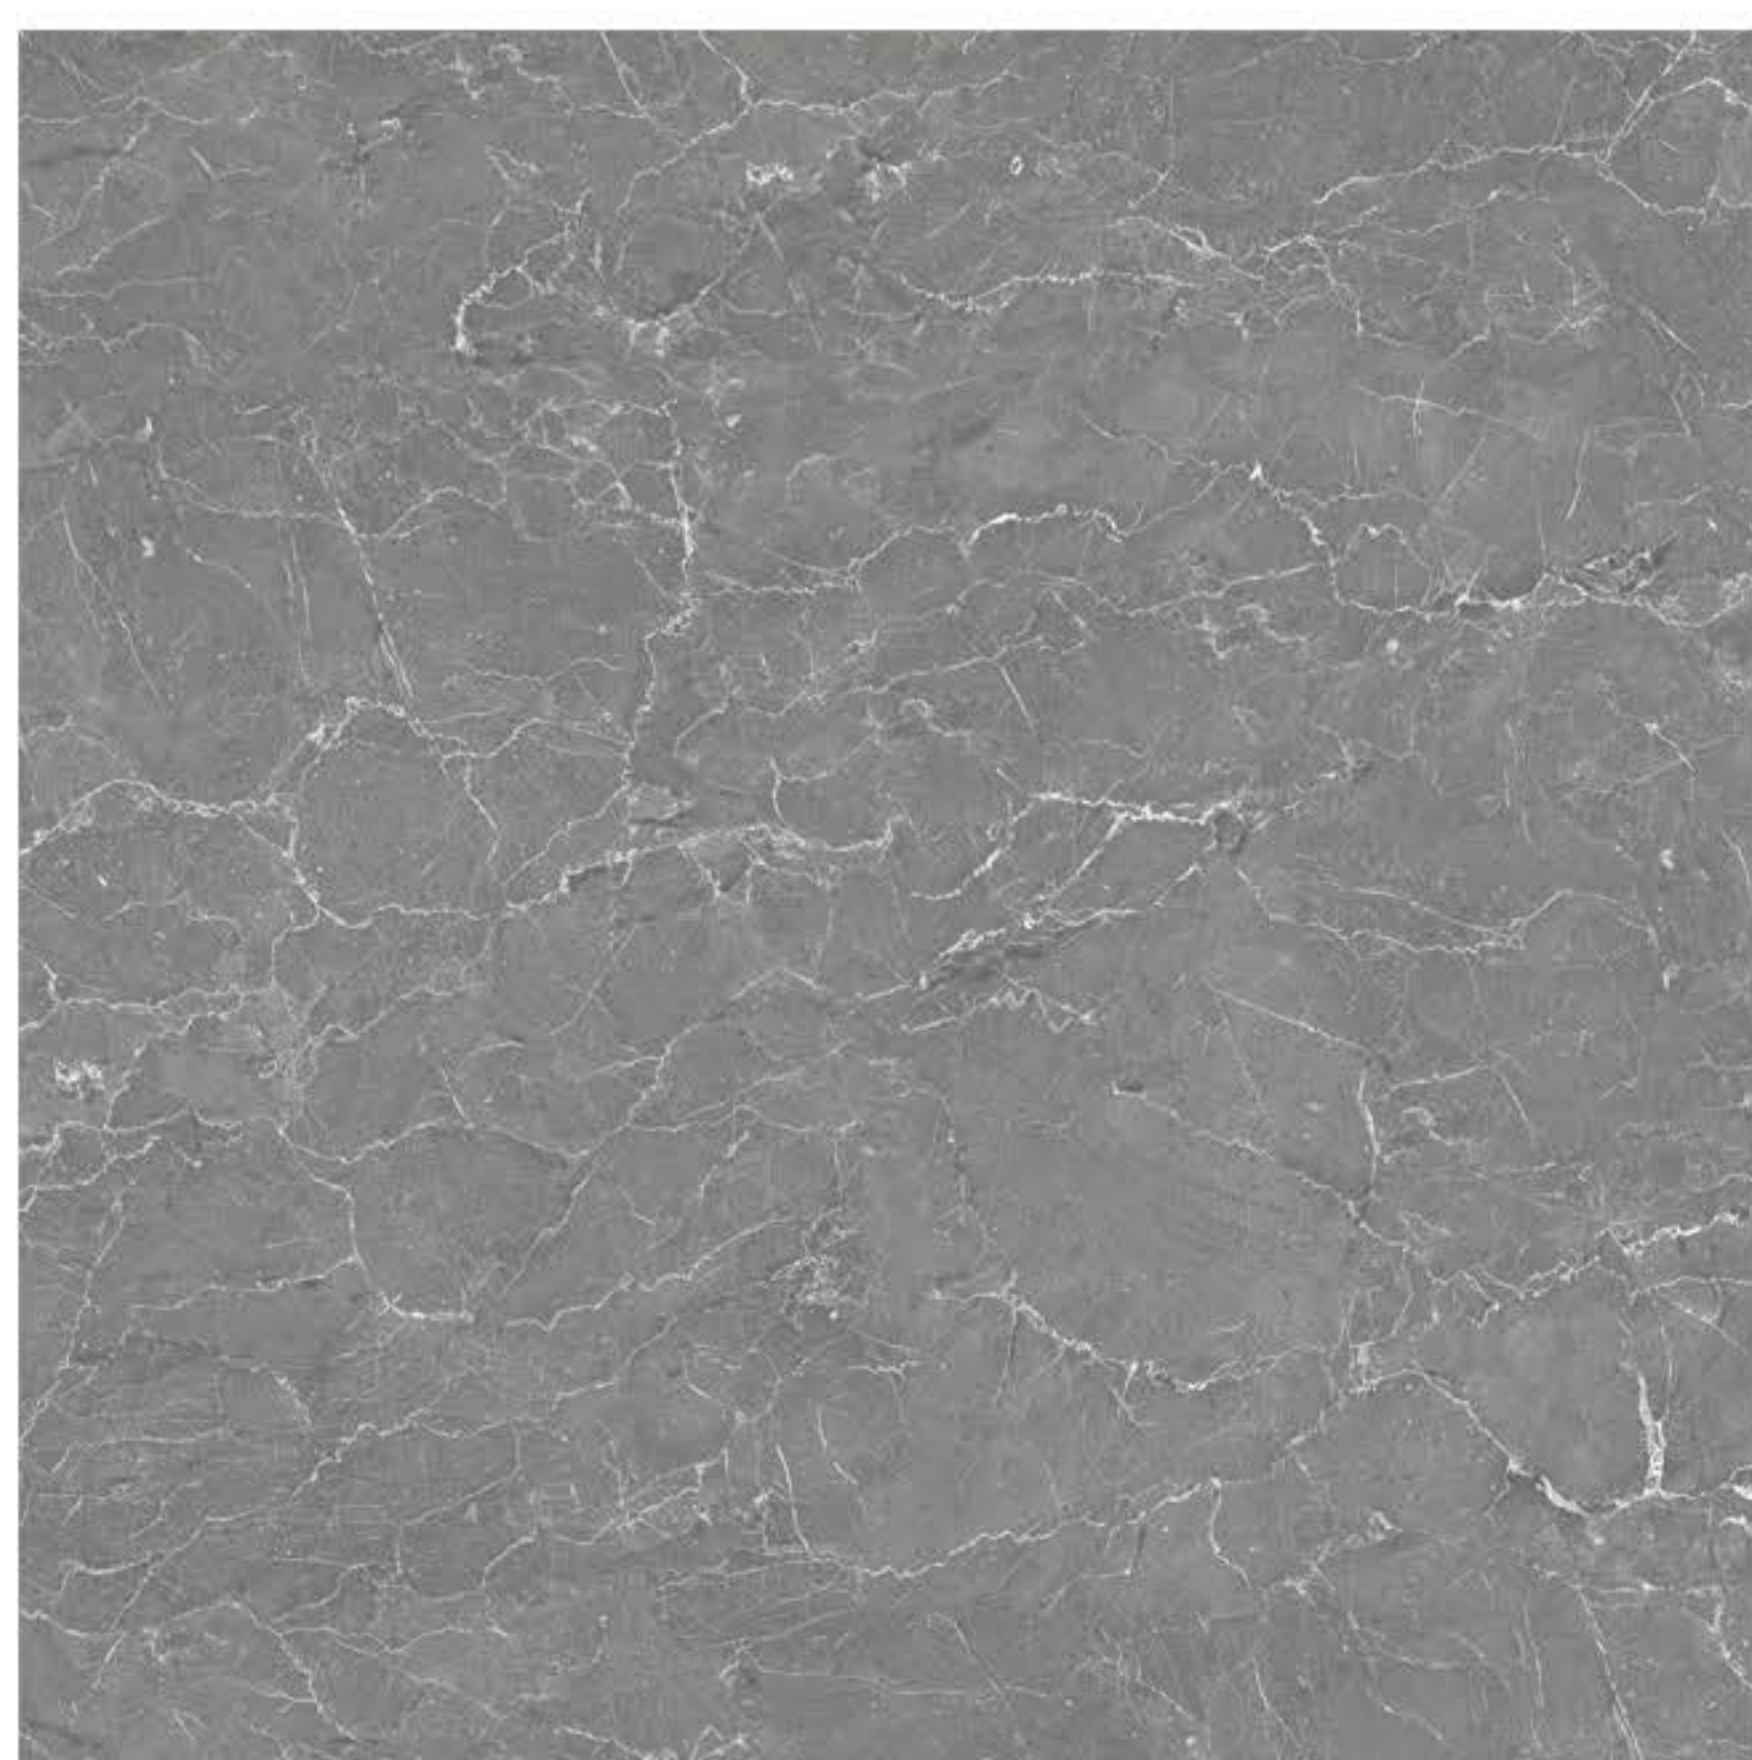

FINISH
Matt

SIZE
600x600mm

TYPE
Floor

SERIES
Marble

979 D

979 L

980 D

980 L