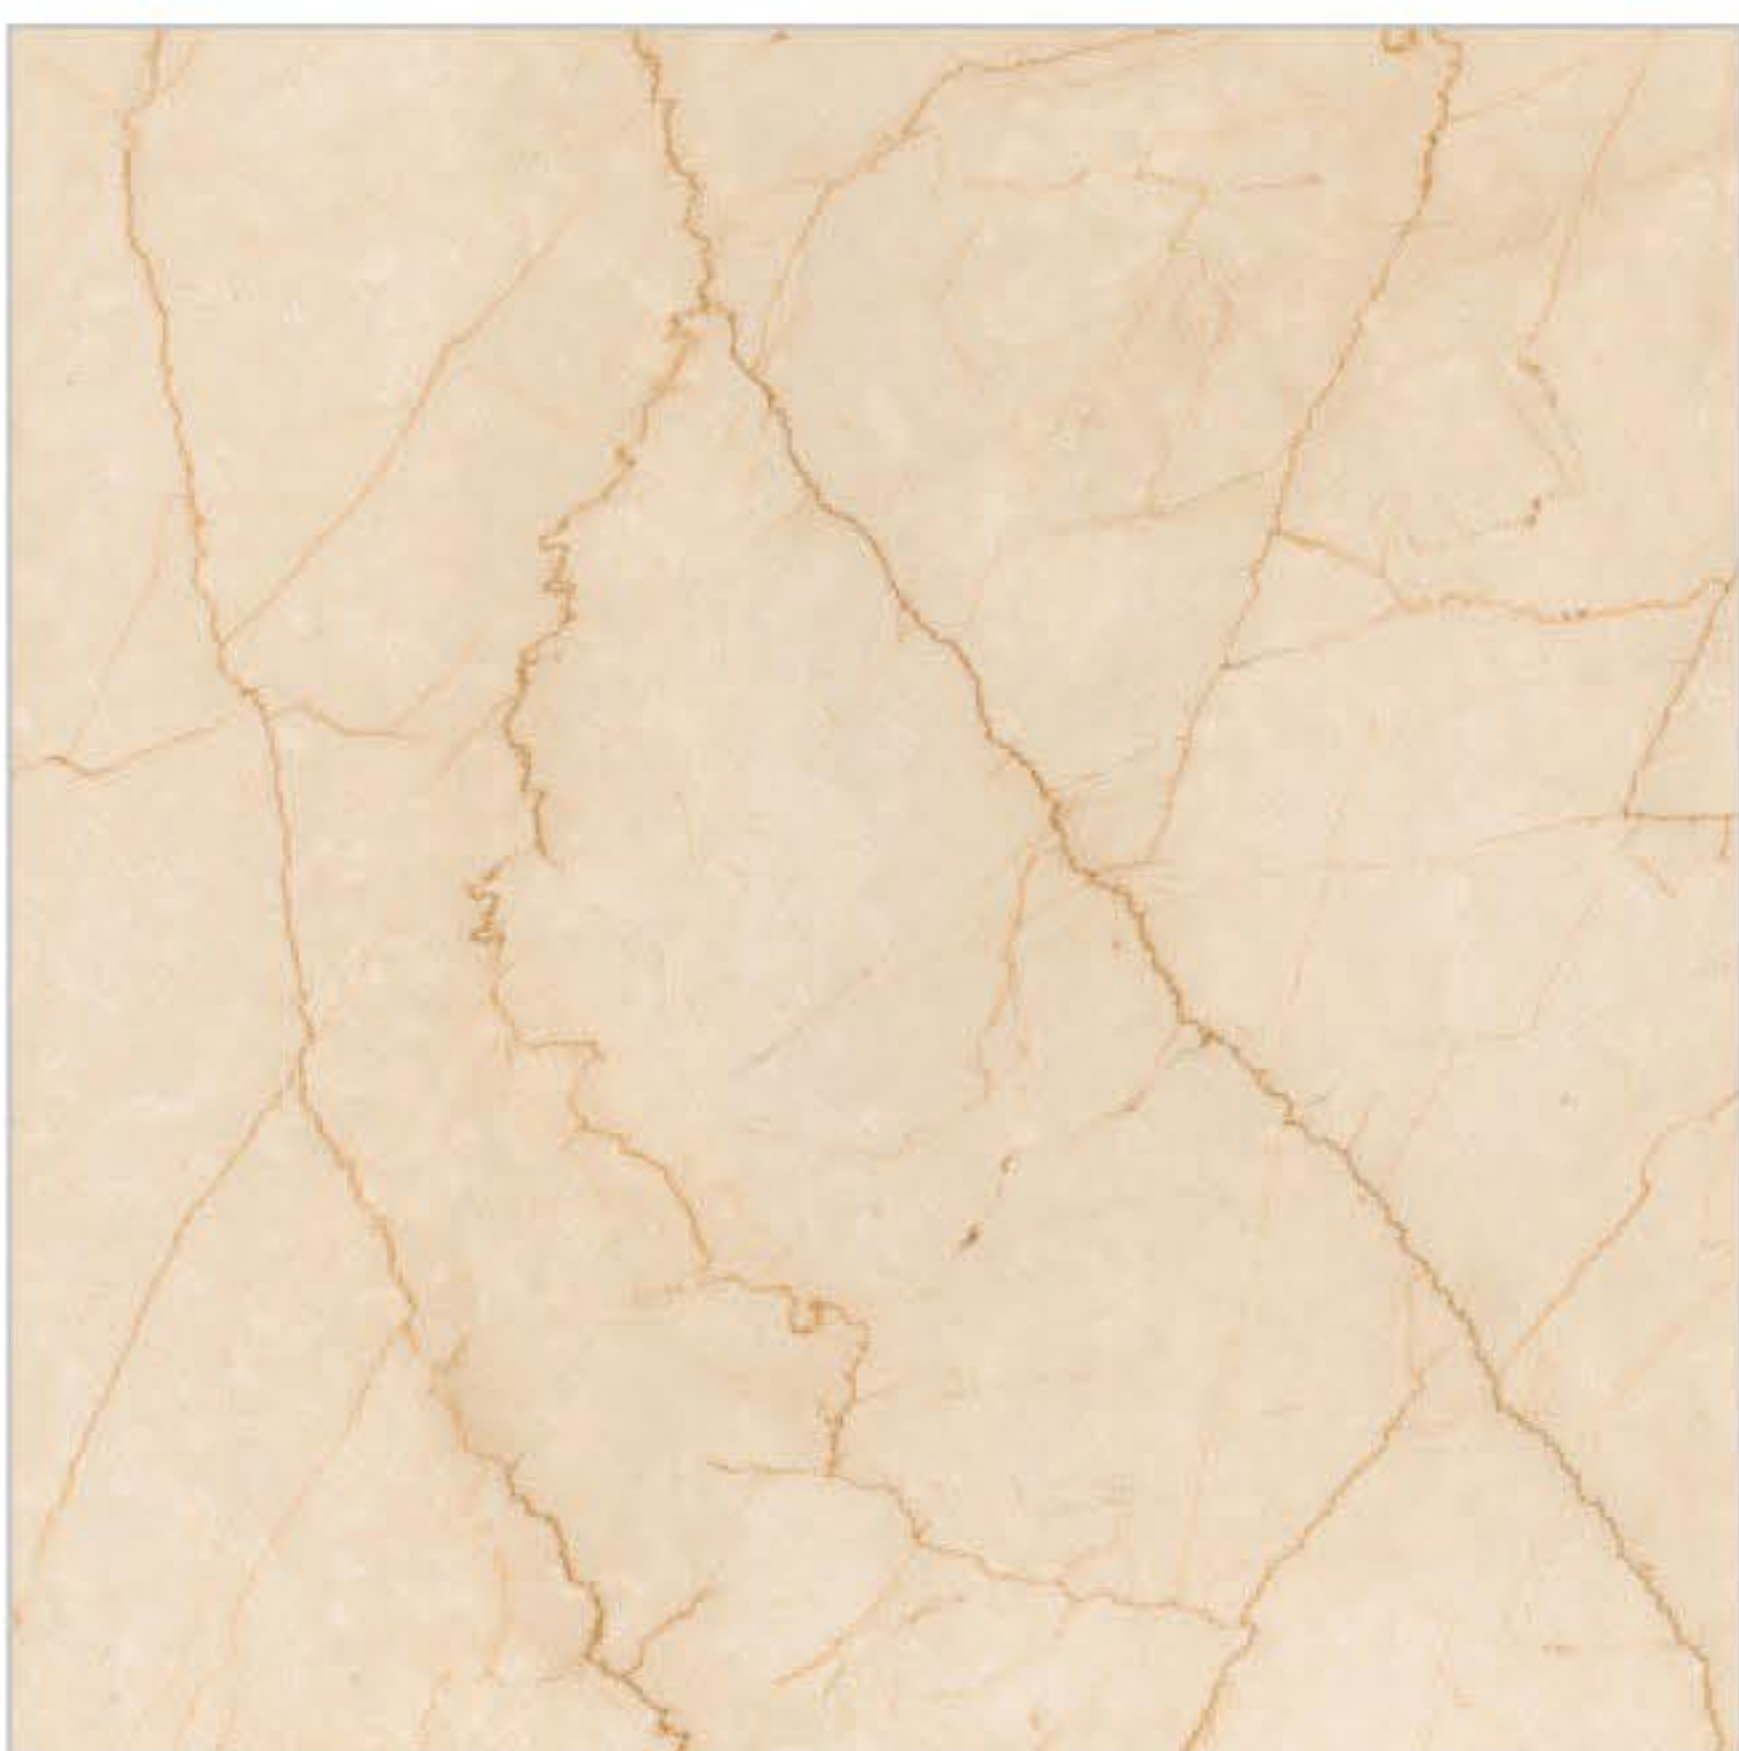

FINISH
Matt

SIZE
600x600mm

TYPE
Floor

SERIES
Marble

959-D